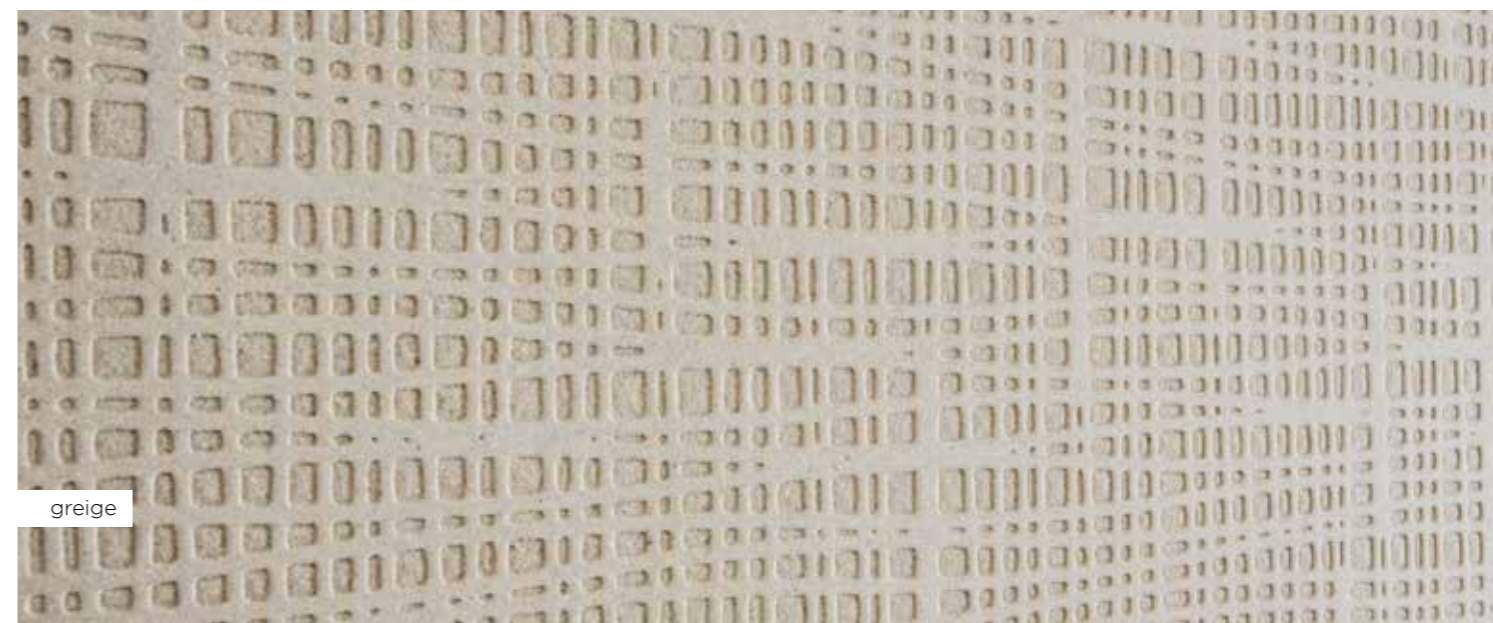

* Tiles are also available in different sizes and thickness upon request

MATERIALS

- Beige
- Gris Nuage
- Greige
- Noir
- Gris Brune

SUITABLE FOR

Wall

gris brune

beige

PENELOPE