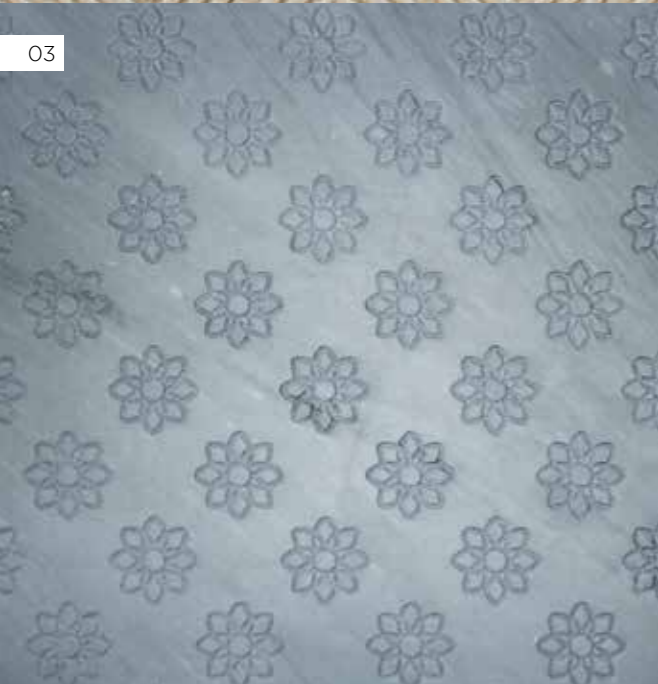

ORNÈ COLLECTION

01_ **FOGLIE**

06_ **TWIST**

02_ **RHOMBI**

07_ **TESSERE**

03_ **FLOR**

08_ **INTRECCI**

04_ **ART DECO**

09_ **GROOVE**

05_ **ZOE**

SIZES*

thk cm 1
cm 30,5x30,5
cm 30,5x61
cm 30,5x91,4

thk cm 1 or 2
cm 40x40
cm 40x80
cm 40x100
cm 40x120
cm 60x60
cm 60x120

* Tiles are also available
in different sizes and
thickness upon request

MATERIALS

Beige
Gris Nuage
Greige
Noir
Gris Brune
Bianco Carrara
Bardiglio Imperiale

SUITABLE FOR

Wall