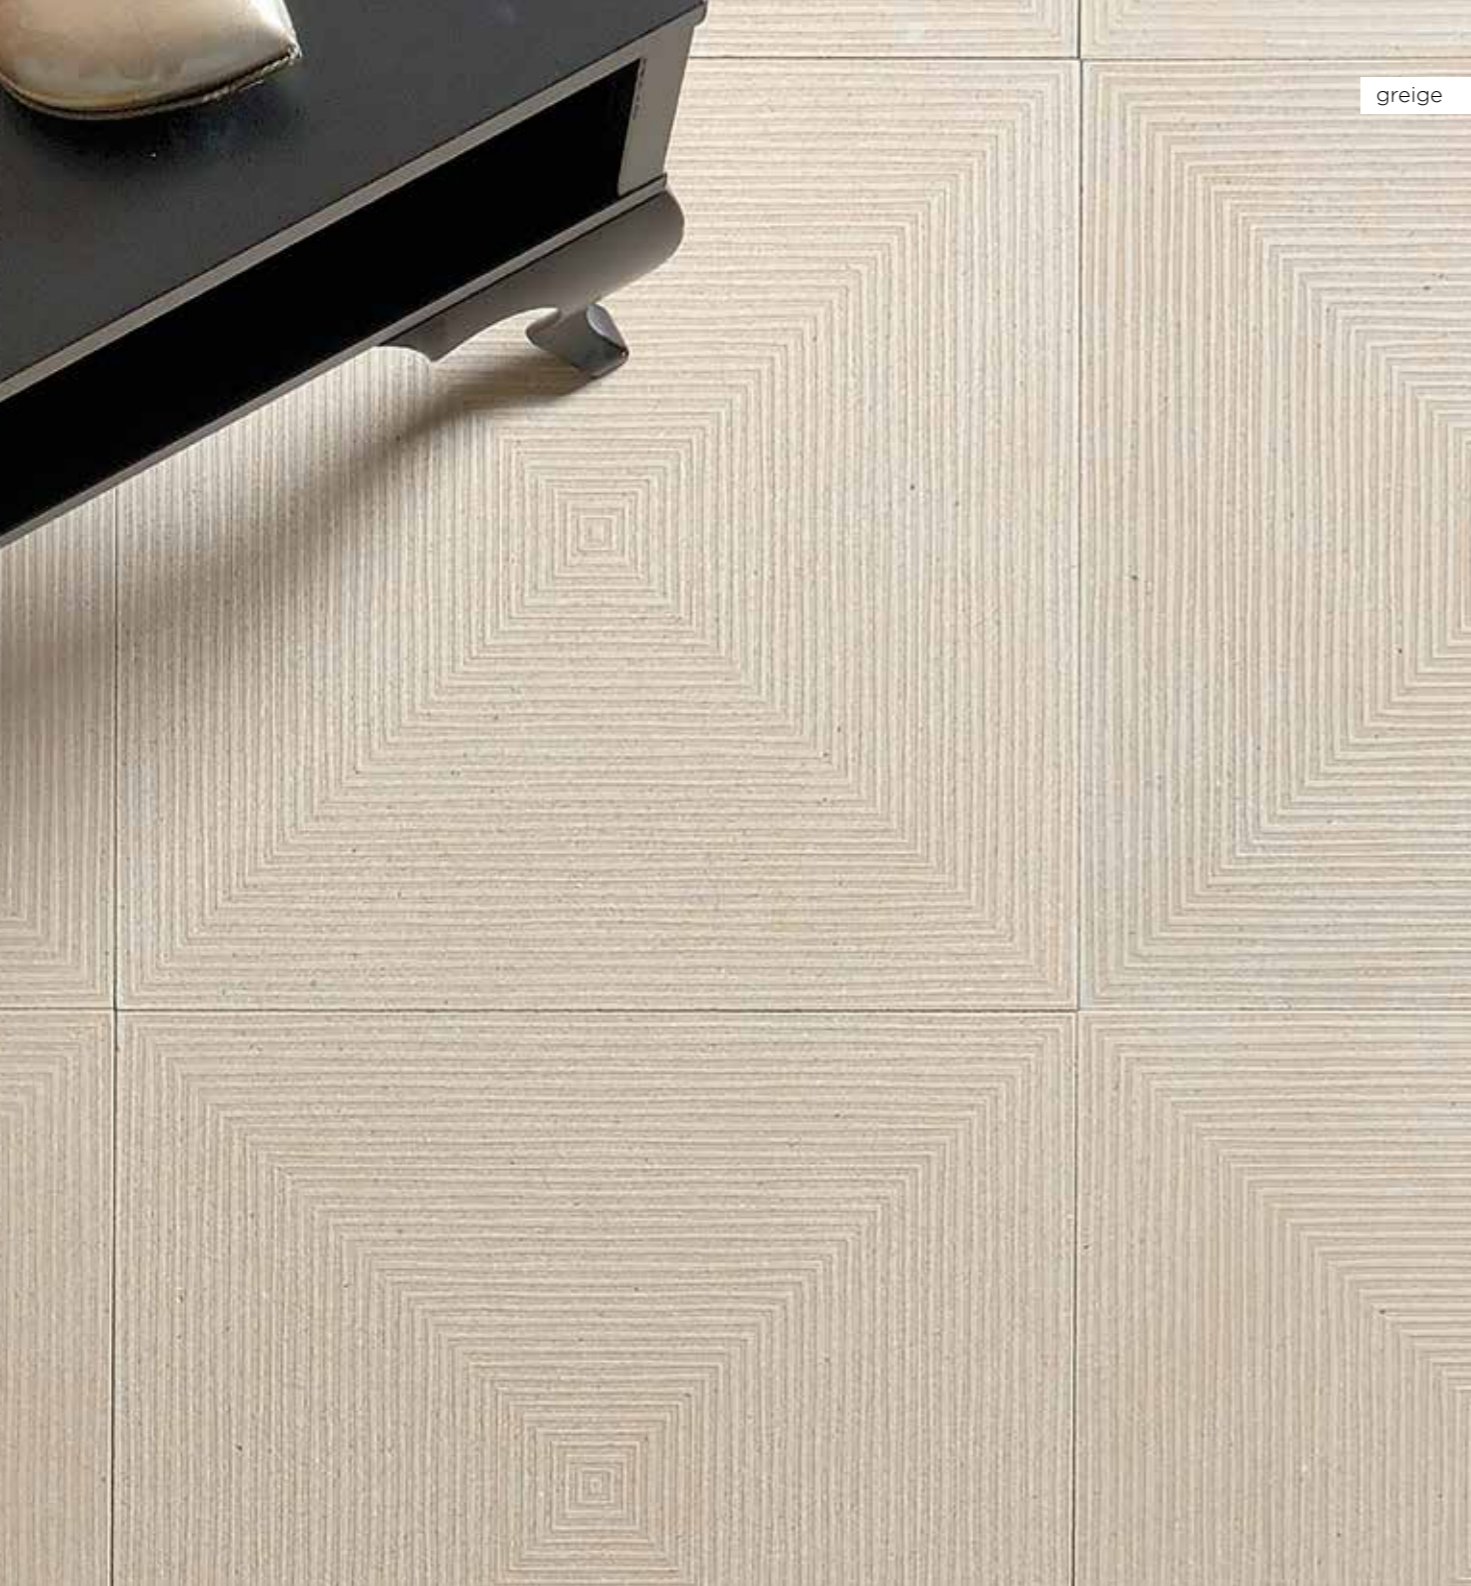

greige

NAO

SIZES*

thk cm 1
cm 30,5x30,5

thk cm 1 or 2
cm 40x40
cm 60x60

MATERIALS

Beige
Gris Nuage
Greige
Noir
Gris Brune

SUITABLE FOR

Floor
Wall

* Tiles are also available
in different sizes and
thickness upon request