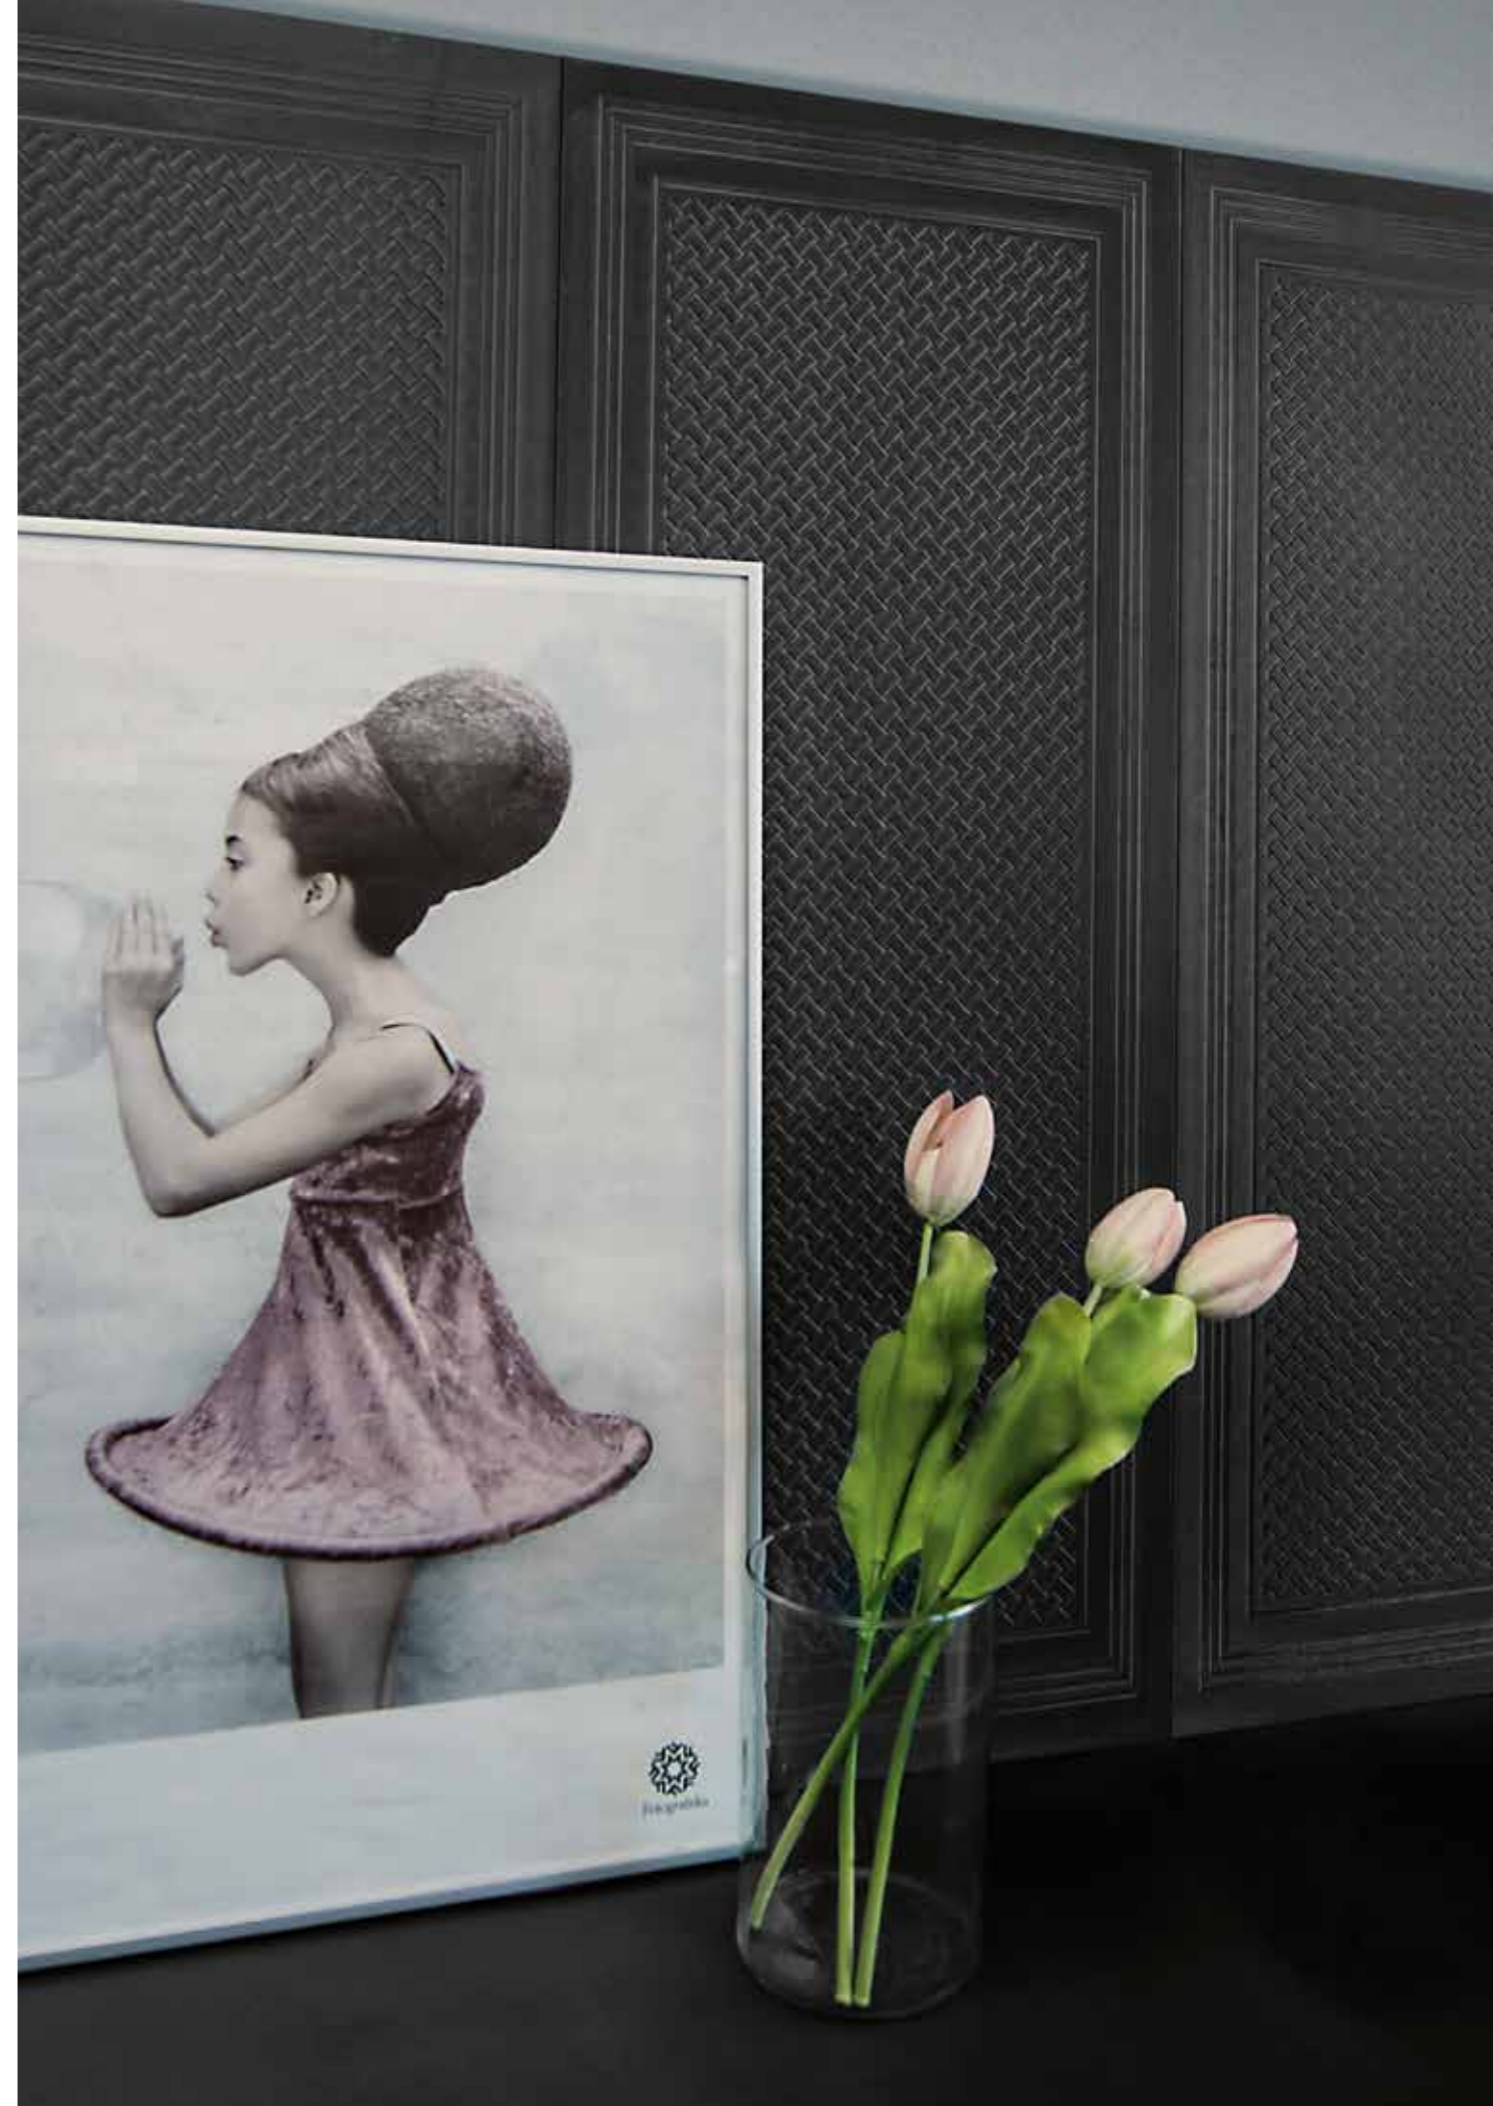

Wall

* Tiles are also available in different sizes and thickness upon request

noir

beige

noir

LINEE

SIZES*

thk cm 1
cm 30,5x30,5
cm 30,5x61
cm 30,5x91,4