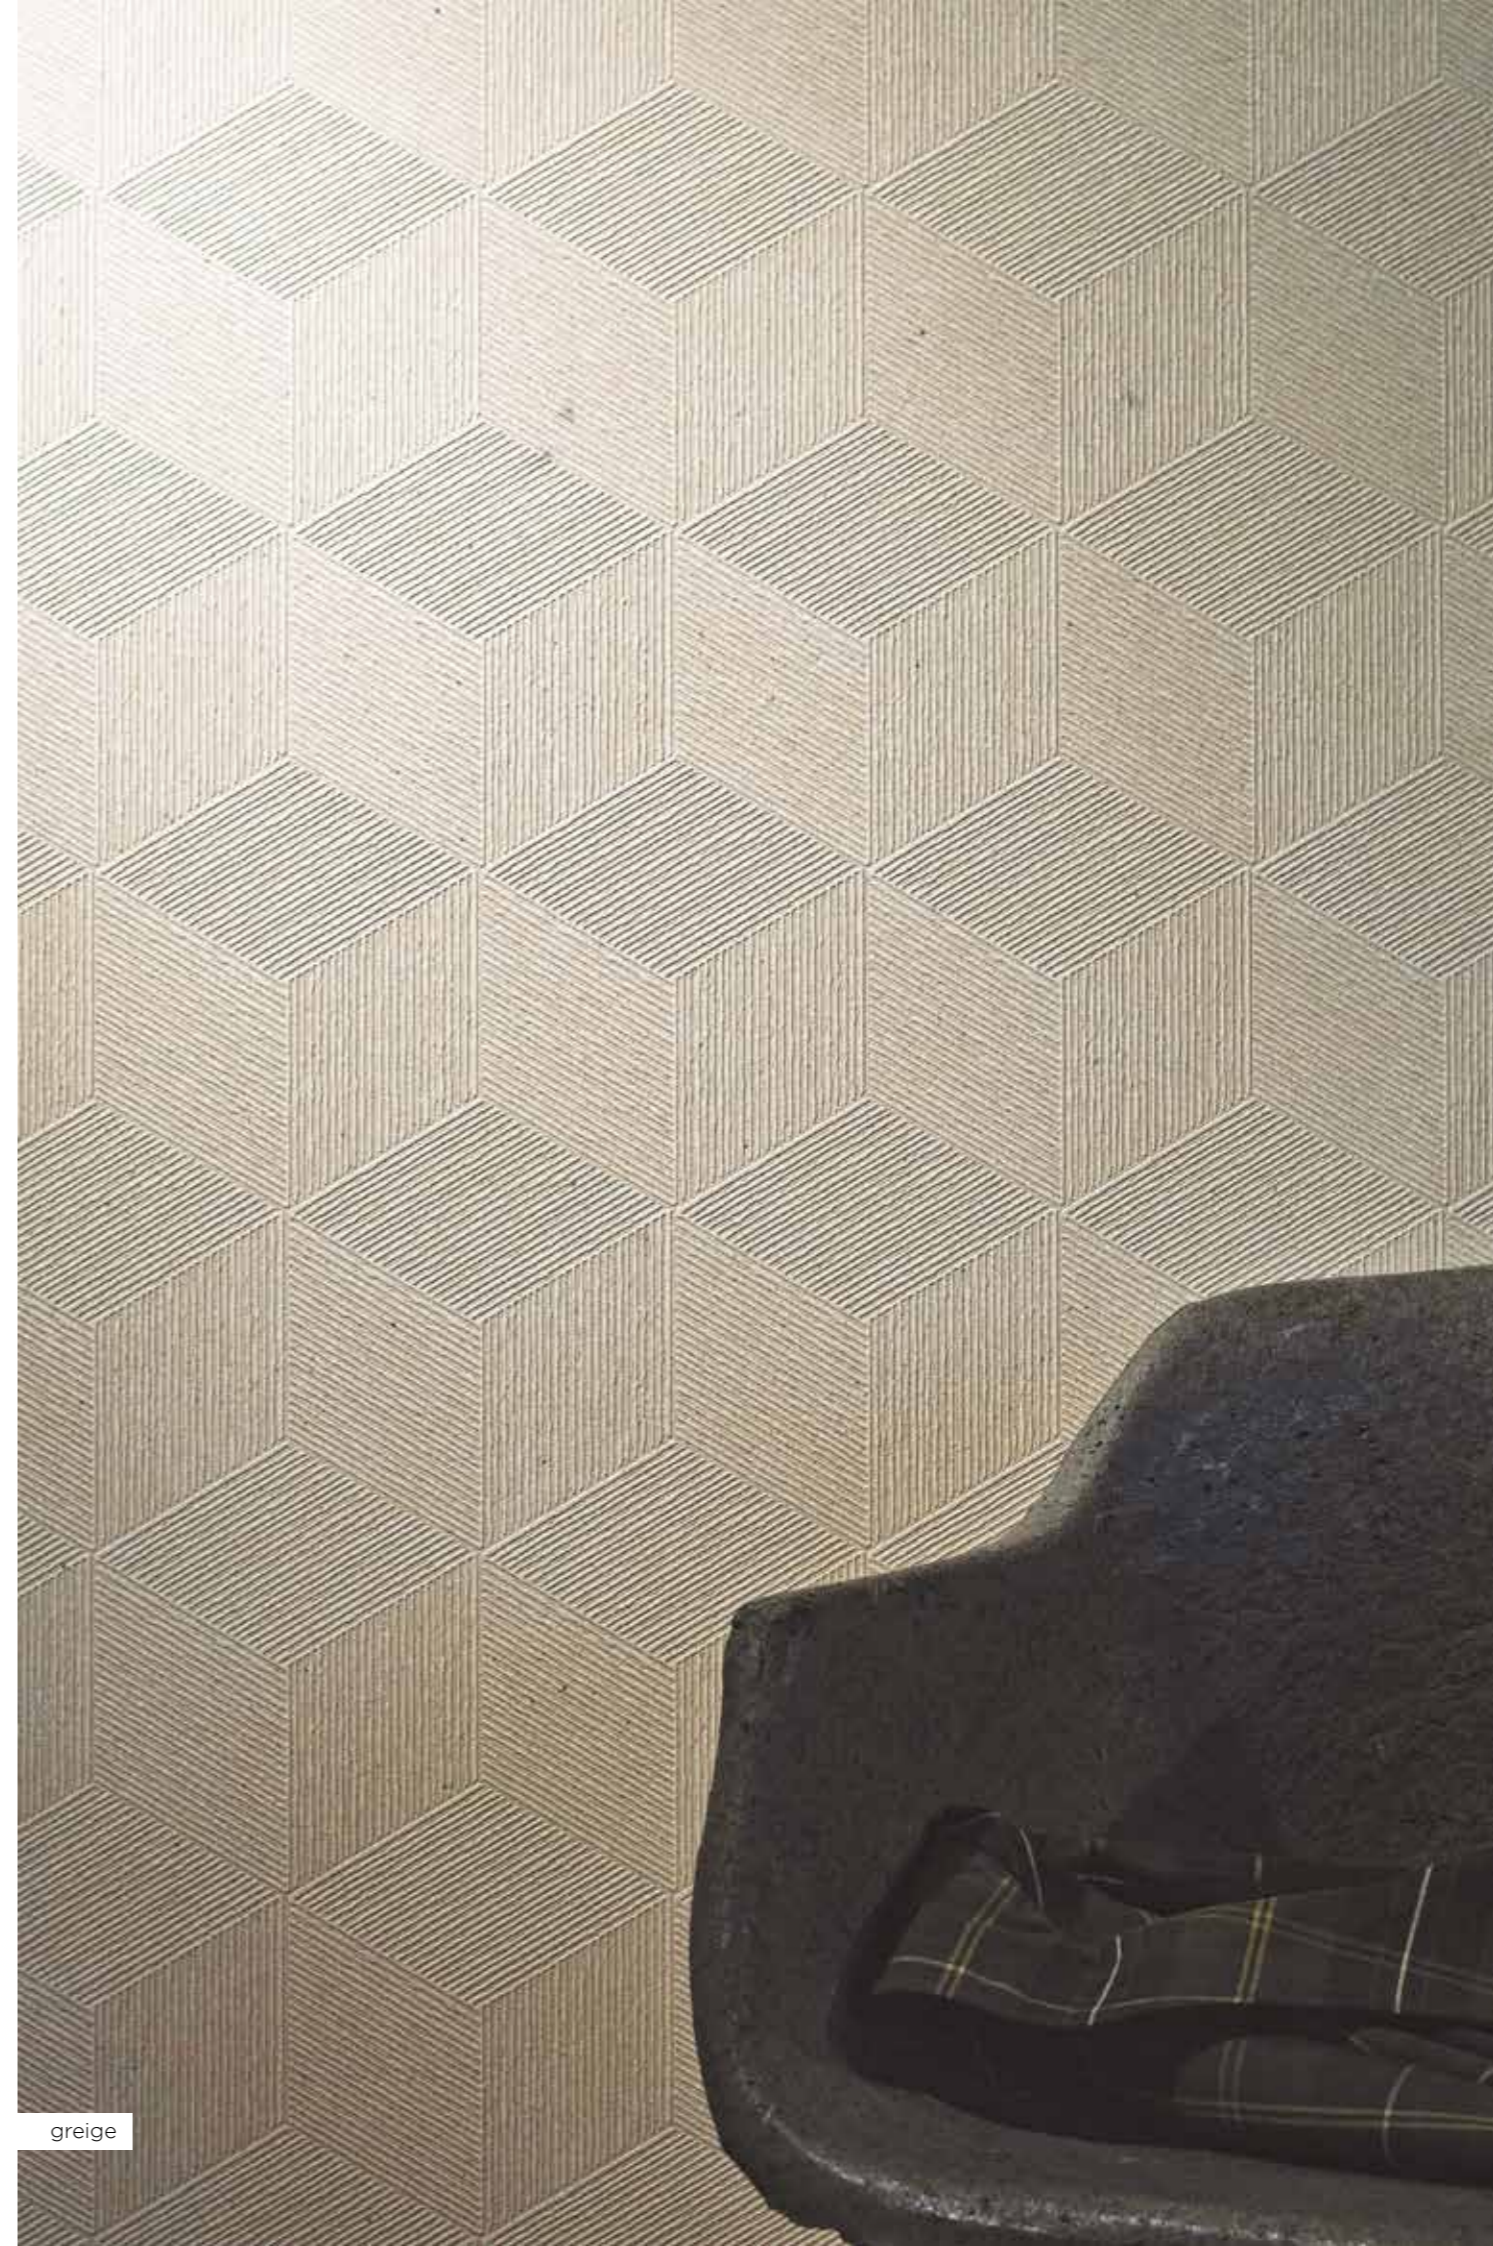

SIZES*
thk cm 1
esagono

* Tiles are also available
in different sizes and
thickness upon request

MATERIALS

Beige
Gris Nuage
Greige
Noir
Gris Brune
Bianco Carrara
Bardiglio Imperiale

SUITABLE FOR

Floor
Wall