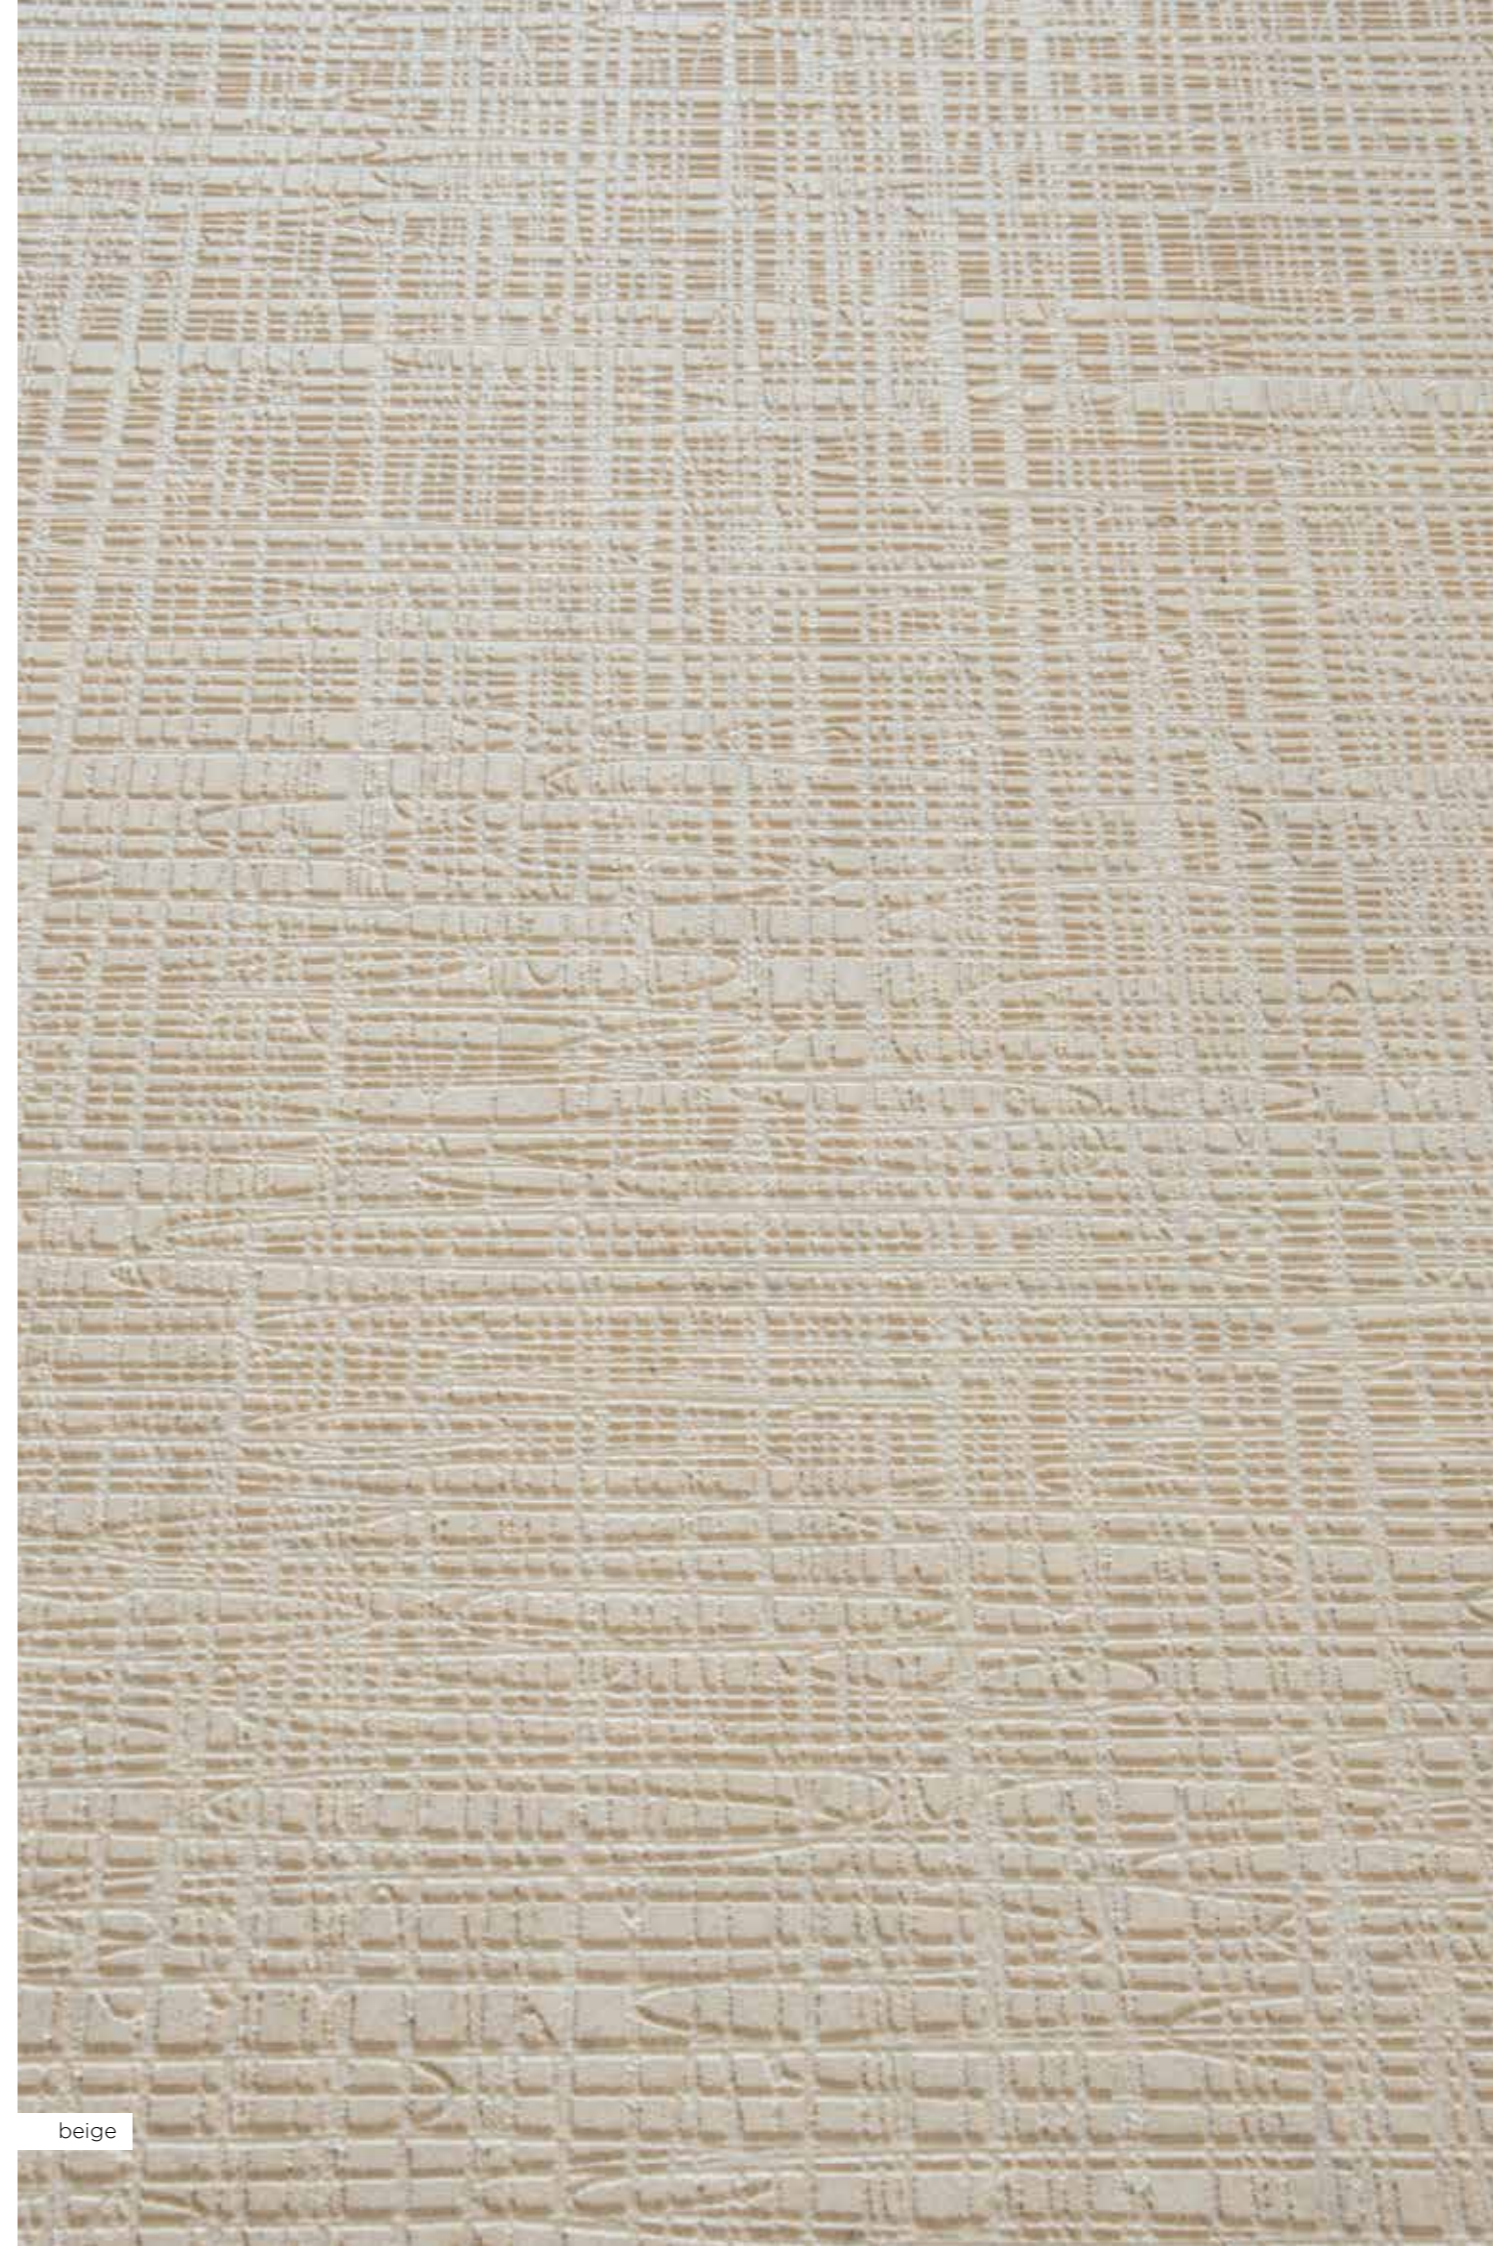

* Tiles are also available in different sizes and thickness upon request

MATERIALS

- Beige
- Gris Nuage
- Greige
- Noir
- Gris Brune

SUITABLE FOR

Wall

gris brune

beige

PENELOPE