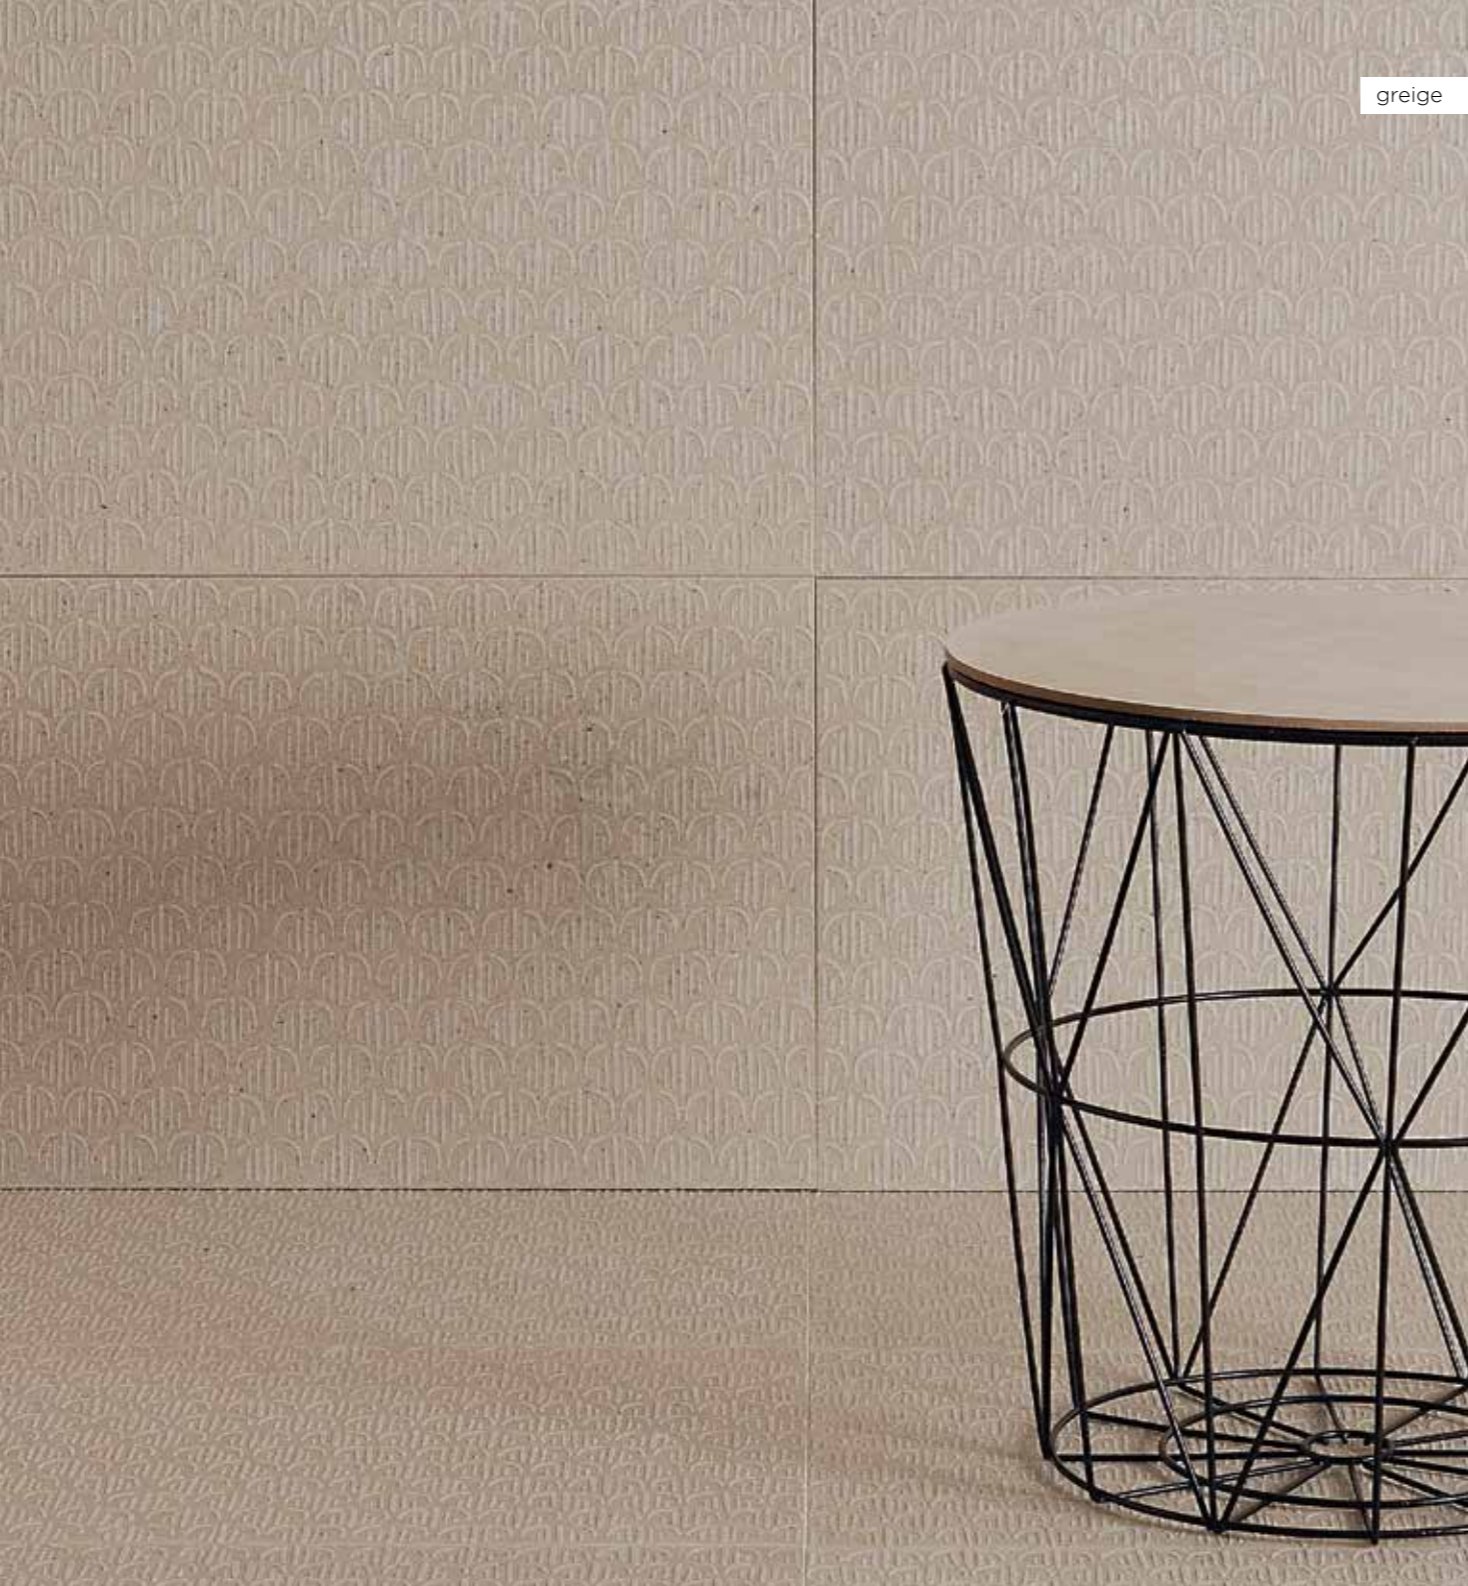

greige

ARCHI

SIZES*

thk cm 1
cm 30,5x30,5
cm 30,5x61
cm 30,5x91,4

thk cm 1 or 2
cm 40x40
cm 40x80
cm 40x100
cm 40x120
cm 60x60
cm 60x120

* Tiles are also available in different sizes and thickness upon request

MATERIALS

Beige
Gris Nuage
Greige
Noir
Gris Brune

SUITABLE FOR

Floor
Wall

LAYOUT