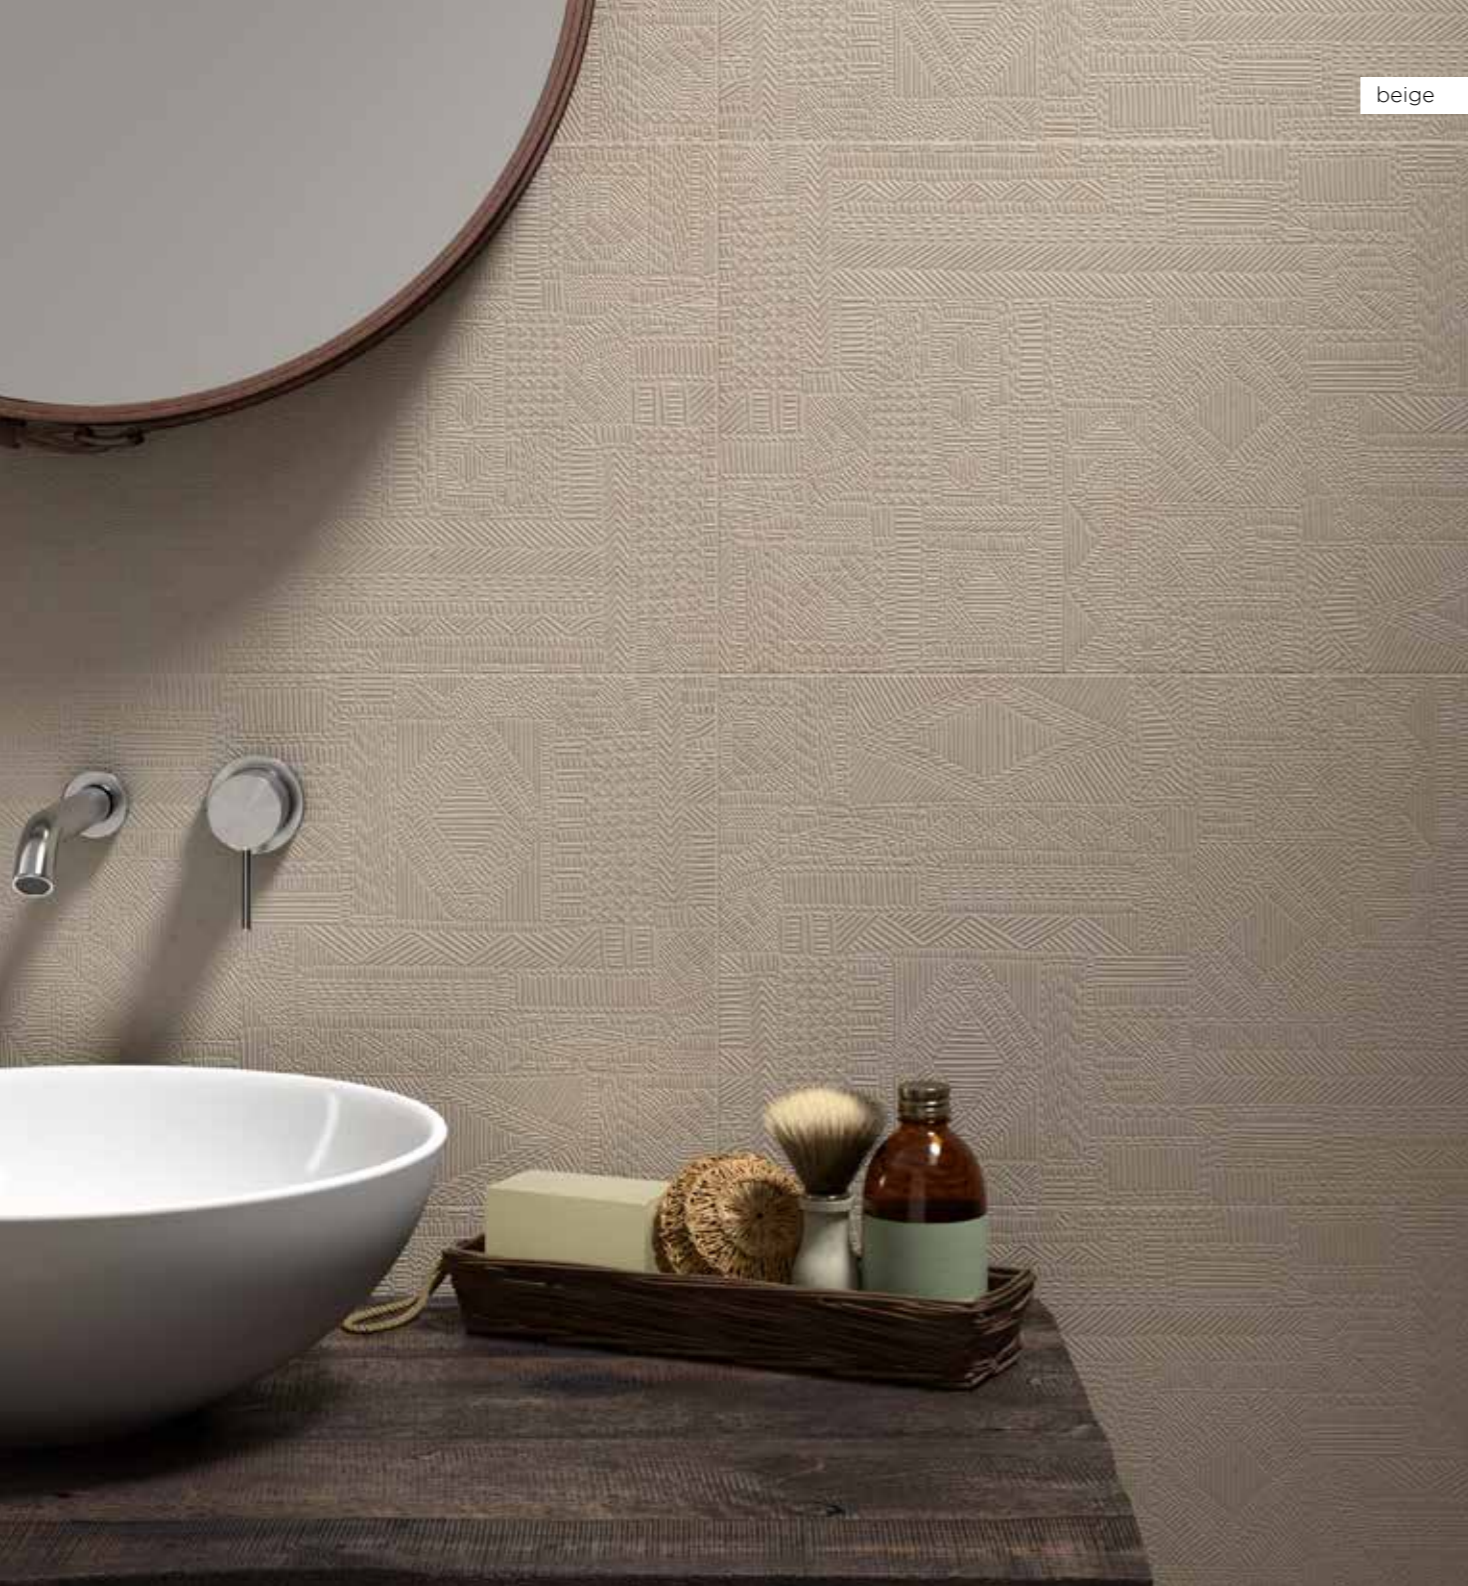

SUITABLE FOR

Floor
 Wall

LAYOUT

hr

vr

beige

TAPIS

SIZES*