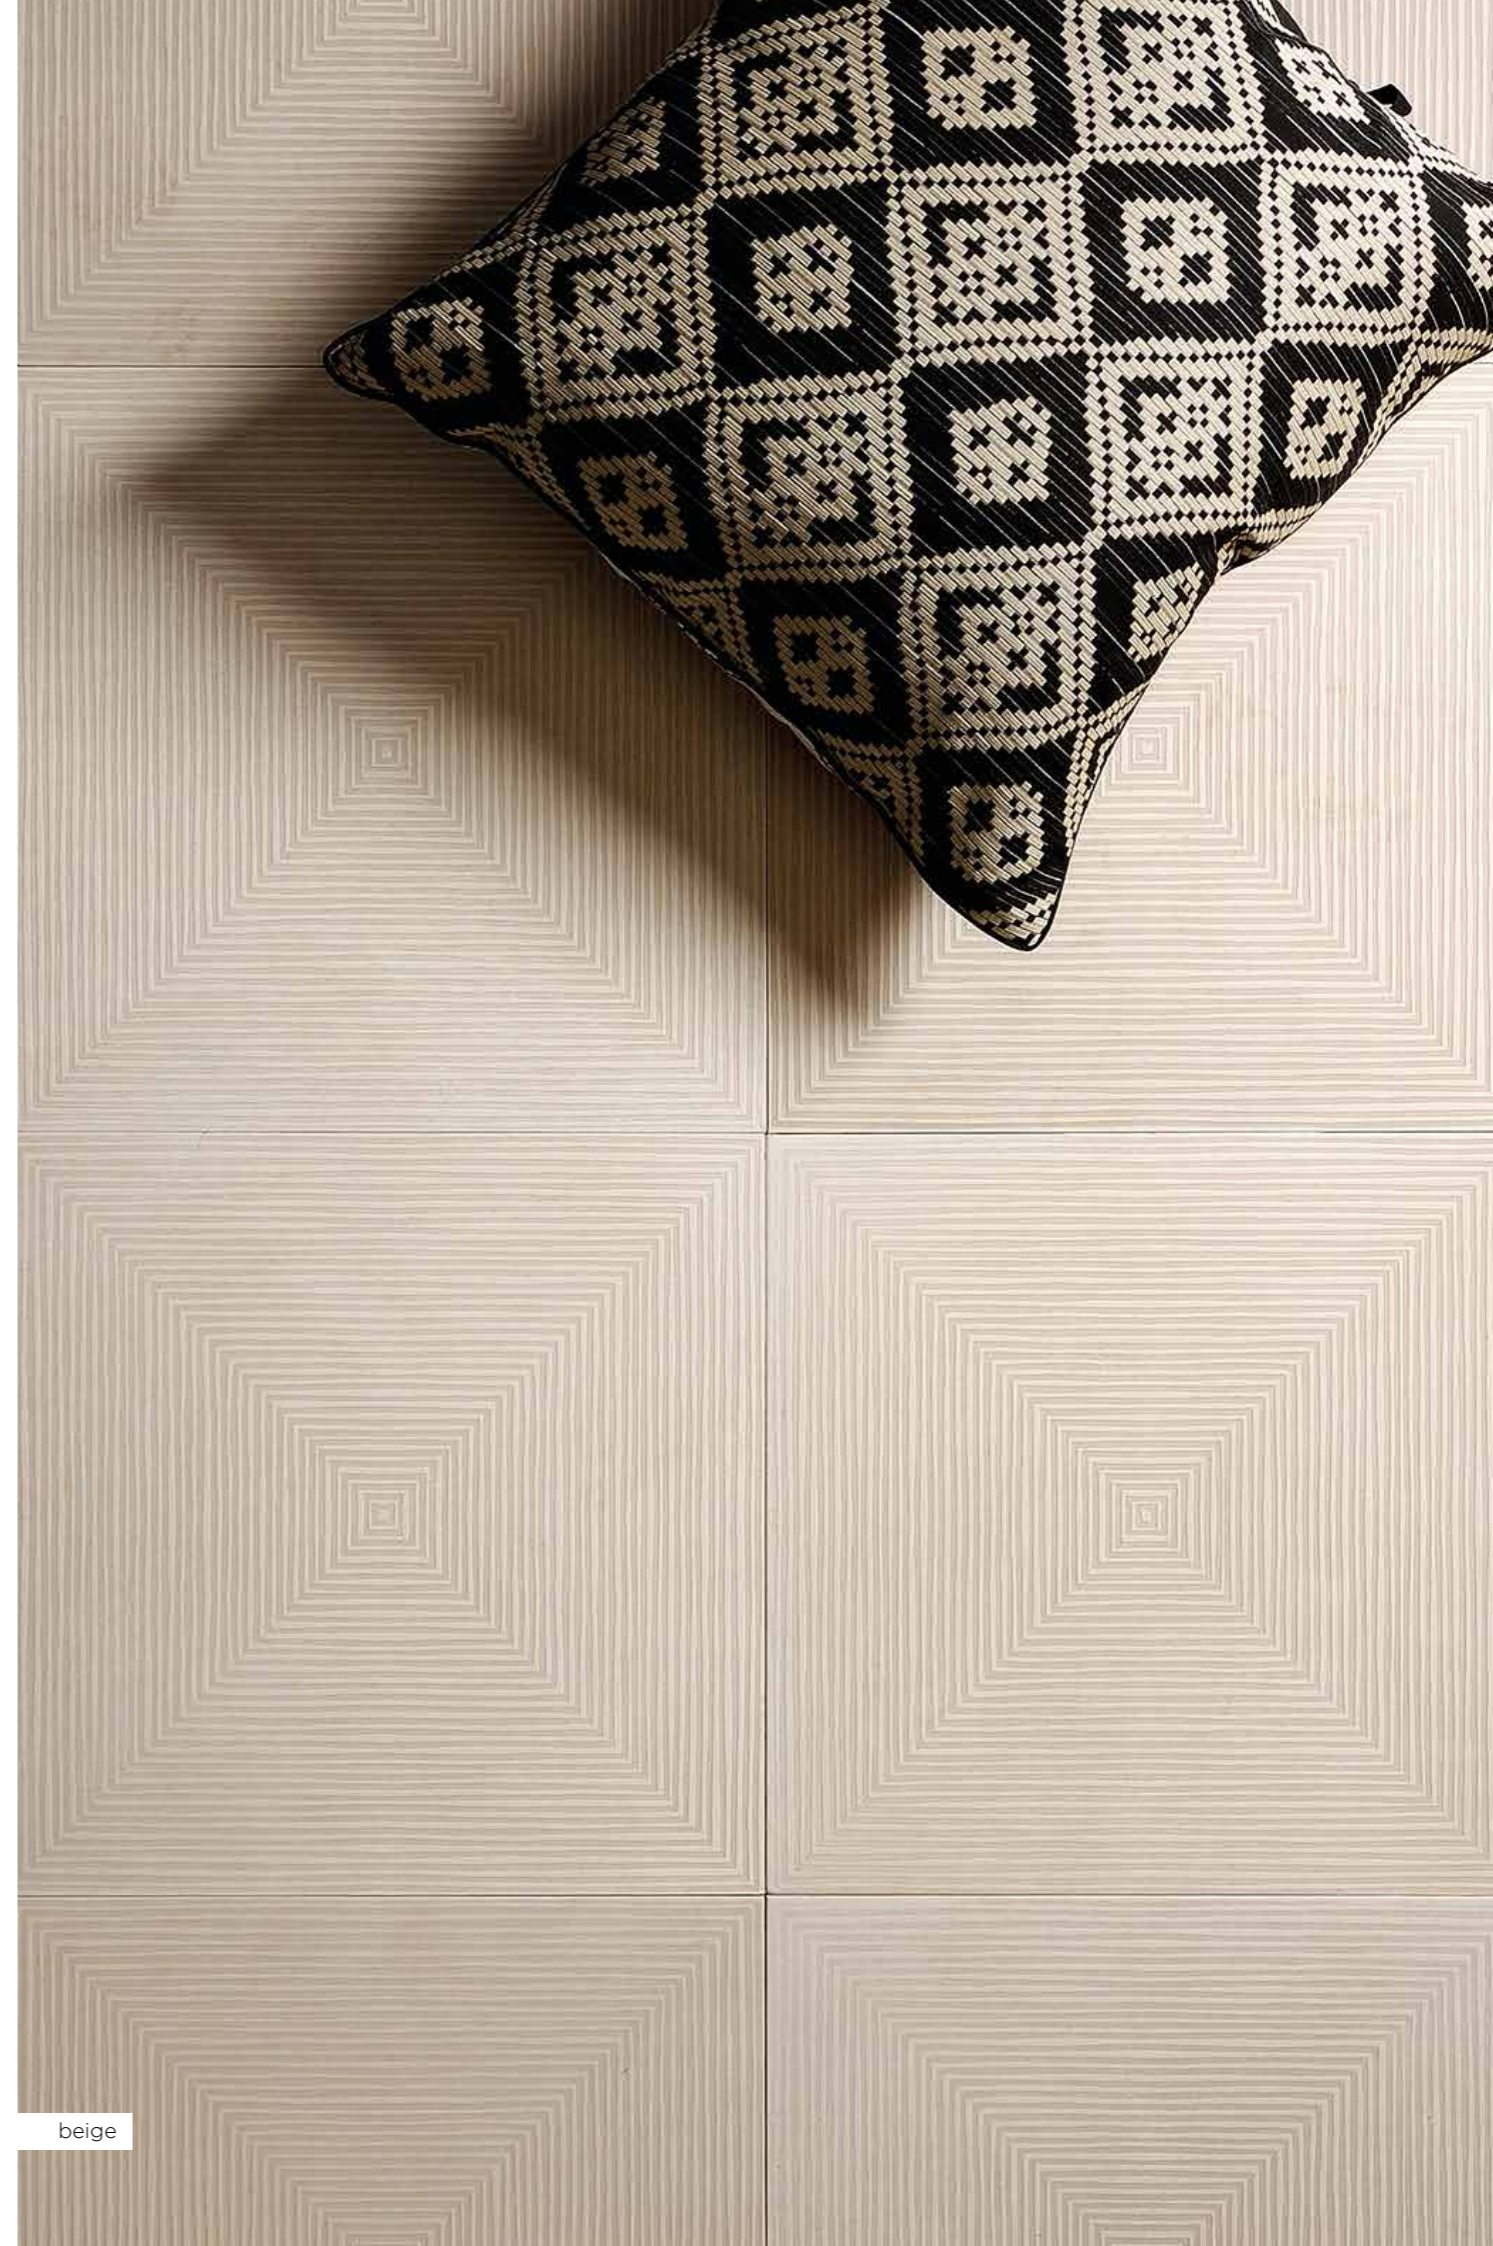

NAO

SIZES*

thk cm 1
cm 30,5x30,5

thk cm 1 or 2
cm 40x40
cm 60x60

MATERIALS

Beige
Gris Nuage
Greige
Noir
Gris Brune

SUITABLE FOR

Floor
Wall

* Tiles are also available
in different sizes and
thickness upon request

beige