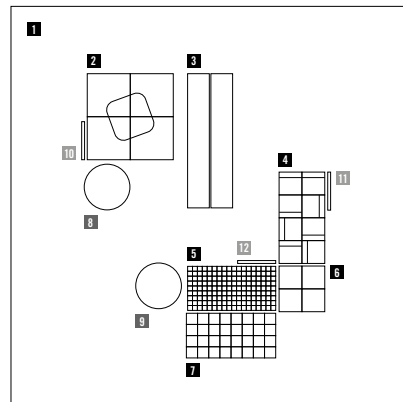

moodboard

#M⁺ 11.

WHITE | GREY | BLACK

MOSAICI | MOSAICS

1 | STICKS 50x300 | Plaster Smooth	2 | QUILT 94x94 | Chalk Sugar Paper	3 | STICKS 50x300 | Plaster Mix
4 | JOINTED Layout A | Biancopuro DE.0V42	5 | CROMIE 10x10x4 | Acciaio G Mix 1 CR.0542	6 | AREA25 50x50x6 | Bianco AR.0A10
7 | ÉMETALLO 23x23x8 | Acciaio EM.0306		

PITTURE MURALI | WALL PAINTINGS

8 | MAPEI | Dursilite Matt* 80049	9 | MAPEI | Dursilite Matt* 80726

STUCCHI | GROUTS

10 | CX.S033 Avorio	11 | CX.S003 Grigio

* Dursilite Matt è un prodotti Mapei. Per informazioni tecniche e commerciali contattare Mapei spa e vistare il sito www.mapei.it. Dursilite Matt is a Mapei products. For technical and sales information, contact Mapei S.p.A. and visit www.mapei.it.