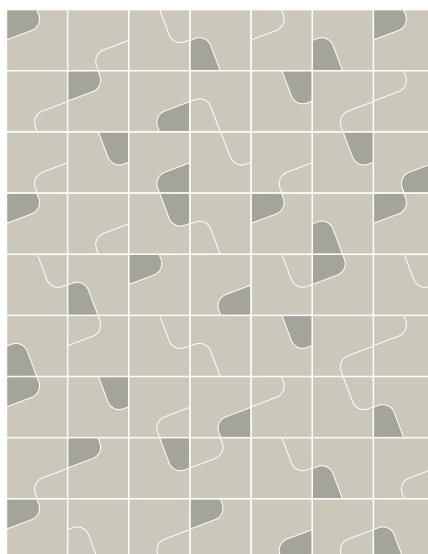

Mud Raw  
TV.032Q

Mud Slate  
TV.033AQ

A Chalk (100%)

B Chalk Raw (100%)

C Chalk (50%)  
Chalk Ochre (50%)

D Chalk (50%)  
Chalk Cameo (50%)

E Chalk (50%)  
Chalk Sugar Paper (50%)

F Chalk (50%)  
Chalk Ochre (16,66%)  
Chalk Cameo (16,66%)  
Chalk Sugar Paper (16,66%)