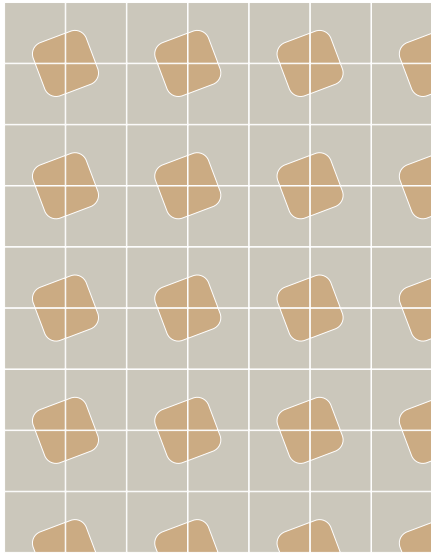

Quilt si sviluppa su tre toni base: Chalk, Clay e Mud.

Ogni colore è disponibile nella variante liscia e nella variante strutturata (RAW).

La gamma si arricchisce con alcune varianti in cui lo spicchio assume colorazioni diverse: Ochre, Cameo, Sugar Paper per Quilt Chalk, Mud per Quilt Clay e Slate per Quilt Mud.

Quilt is available in three base shades: Chalk, Clay and Mud.

Each colour is available in smooth and structured (raw) variants.

The range includes variants in which the detachable segment is in different colours: Ochre, Cameo and Sugar Paper for Quilt Chalk, Mud for Quilt Clay and Slate for Quilt Mud.

Mud Raw  
TV.032Q

Mud Slate  
TV.033AQ

A Chalk (100%)

B Chalk Raw (100%)

C Chalk (50%)  
Chalk Ochre (50%)

D Chalk (50%)  
Chalk Cameo (50%)

E Chalk (50%)  
Chalk Sugar Paper (50%)

F Chalk (50%)  
Chalk Ochre (16,66%)  
Chalk Cameo (16,66%)  
Chalk Sugar Paper (16,66%)