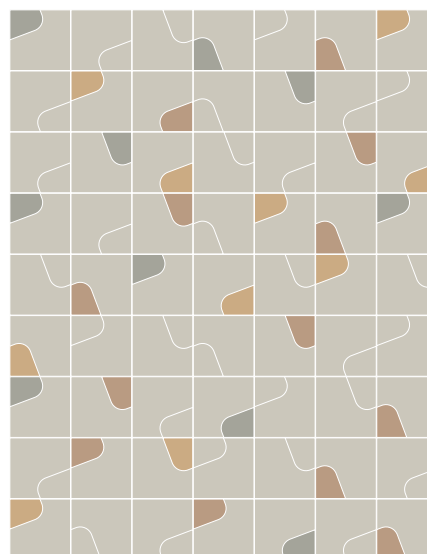

Quilt is available in three base shades: Chalk, Clay and Mud.

Each colour is available in smooth and structured (raw) variants.

The range includes variants in which the detachable segment is in different colours: Ochre, Cameo and Sugar Paper for Quilt Chalk, Mud for Quilt Clay and Slate for Quilt Mud.

Mud Raw  
TV.032Q

Mud Slate  
TV.033AQ

A Chalk (100%)

B Chalk Raw (100%)

C Chalk (50%)  
Chalk Ochre (50%)

D Chalk (50%)  
Chalk Cameo (50%)

E Chalk (50%)  
Chalk Sugar Paper (50%)

F Chalk (50%)  
Chalk Ochre (16,66%)  
Chalk Cameo (16,66%)  
Chalk Sugar Paper (16,66%)