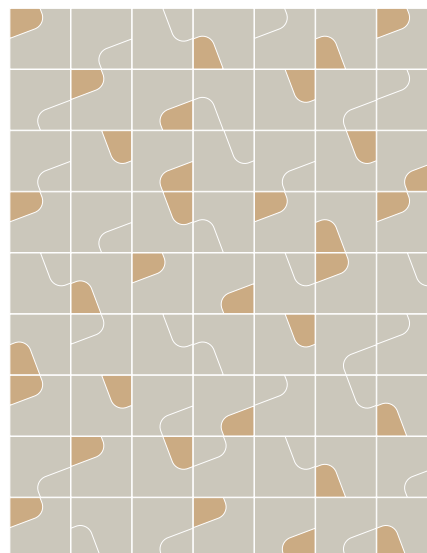

Mud Raw  
TV.032Q

Mud Slate  
TV.033AQ

A Chalk (100%)

B Chalk Raw (100%)

C Chalk (50%)  
Chalk Ochre (50%)

D Chalk (50%)  
Chalk Cameo (50%)

E Chalk (50%)  
Chalk Sugar Paper (50%)

F Chalk (50%)  
Chalk Ochre (16,66%)  
Chalk Cameo (16,66%)  
Chalk Sugar Paper (16,66%)