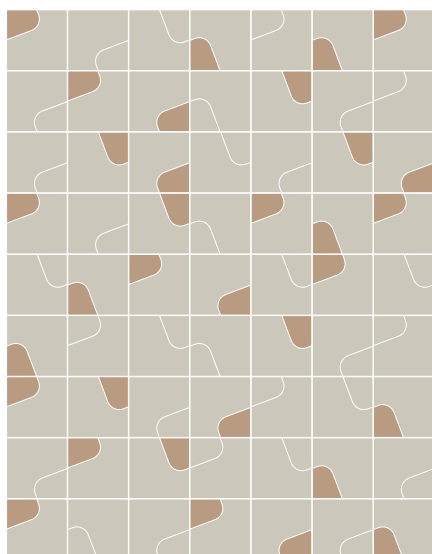

Mud Raw  
TV.032Q

Mud Slate  
TV.033AQ

A Chalk (100%)

B Chalk Raw (100%)

C Chalk (50%)  
Chalk Ochre (50%)

D Chalk (50%)  
Chalk Cameo (50%)

E Chalk (50%)  
Chalk Sugar Paper (50%)

F Chalk (50%)  
Chalk Ochre (16,66%)  
Chalk Cameo (16,66%)  
Chalk Sugar Paper (16,66%)