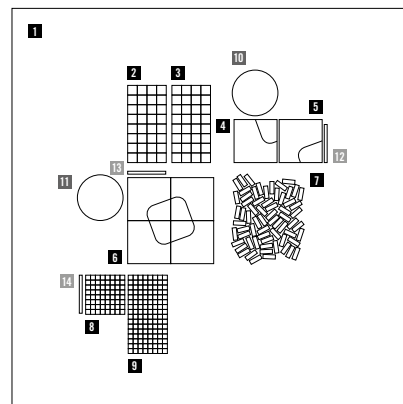

moodboard #M⁺ 14.

POWDER

MOSAICI | MOSAICS

1 | STICKS 50x300 | Clay Smooth	2 | AUORE 20x20x4 | Lavanda Rosata AU.0F77	3 | AUORE 20x20x4 | Salmone AU.0141
4 | QUILT 94x94 | Clay Raw	5 | QUILT 94x94 | Clay	6 | QUILT 94x94 | Chalk Cameo
7 | P-SAICO 10x30 | Clay Mix	8 | VETRINA 10x10x4 | VG.0453	9 | VETRINA 10x10x4 | VG.0452

PITTURE MURALI | WALL PAINTINGS

10 | MAPEI | Dursilite Matt* 80713	11 | MAPEI | Dursilite Matt* 80227

STUCCHI | GROUTS

12 | CX.S003 Grigio	13 | CX.S026 Ghiaccio	14 | CX.S033 Avorio

* _____
Dursilite Matt è un prodotti Mapei. Per informazioni tecniche e commerciali
contattare Mapei spa e vistare il sito www.mapei.it. *Dursilite Matt is a Mapei products. For technical and sales information,
contact Mapei S.p.A. and visit www.mapei.it.*