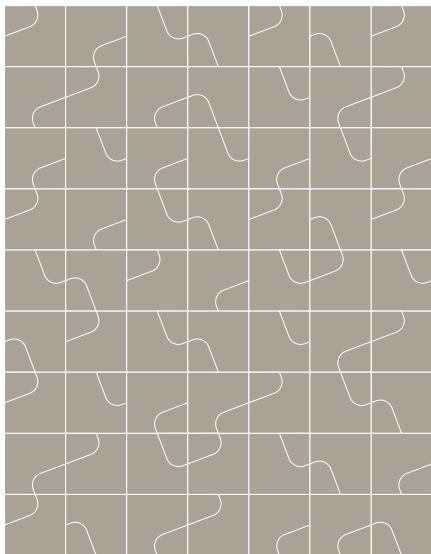

L Clay (100%)