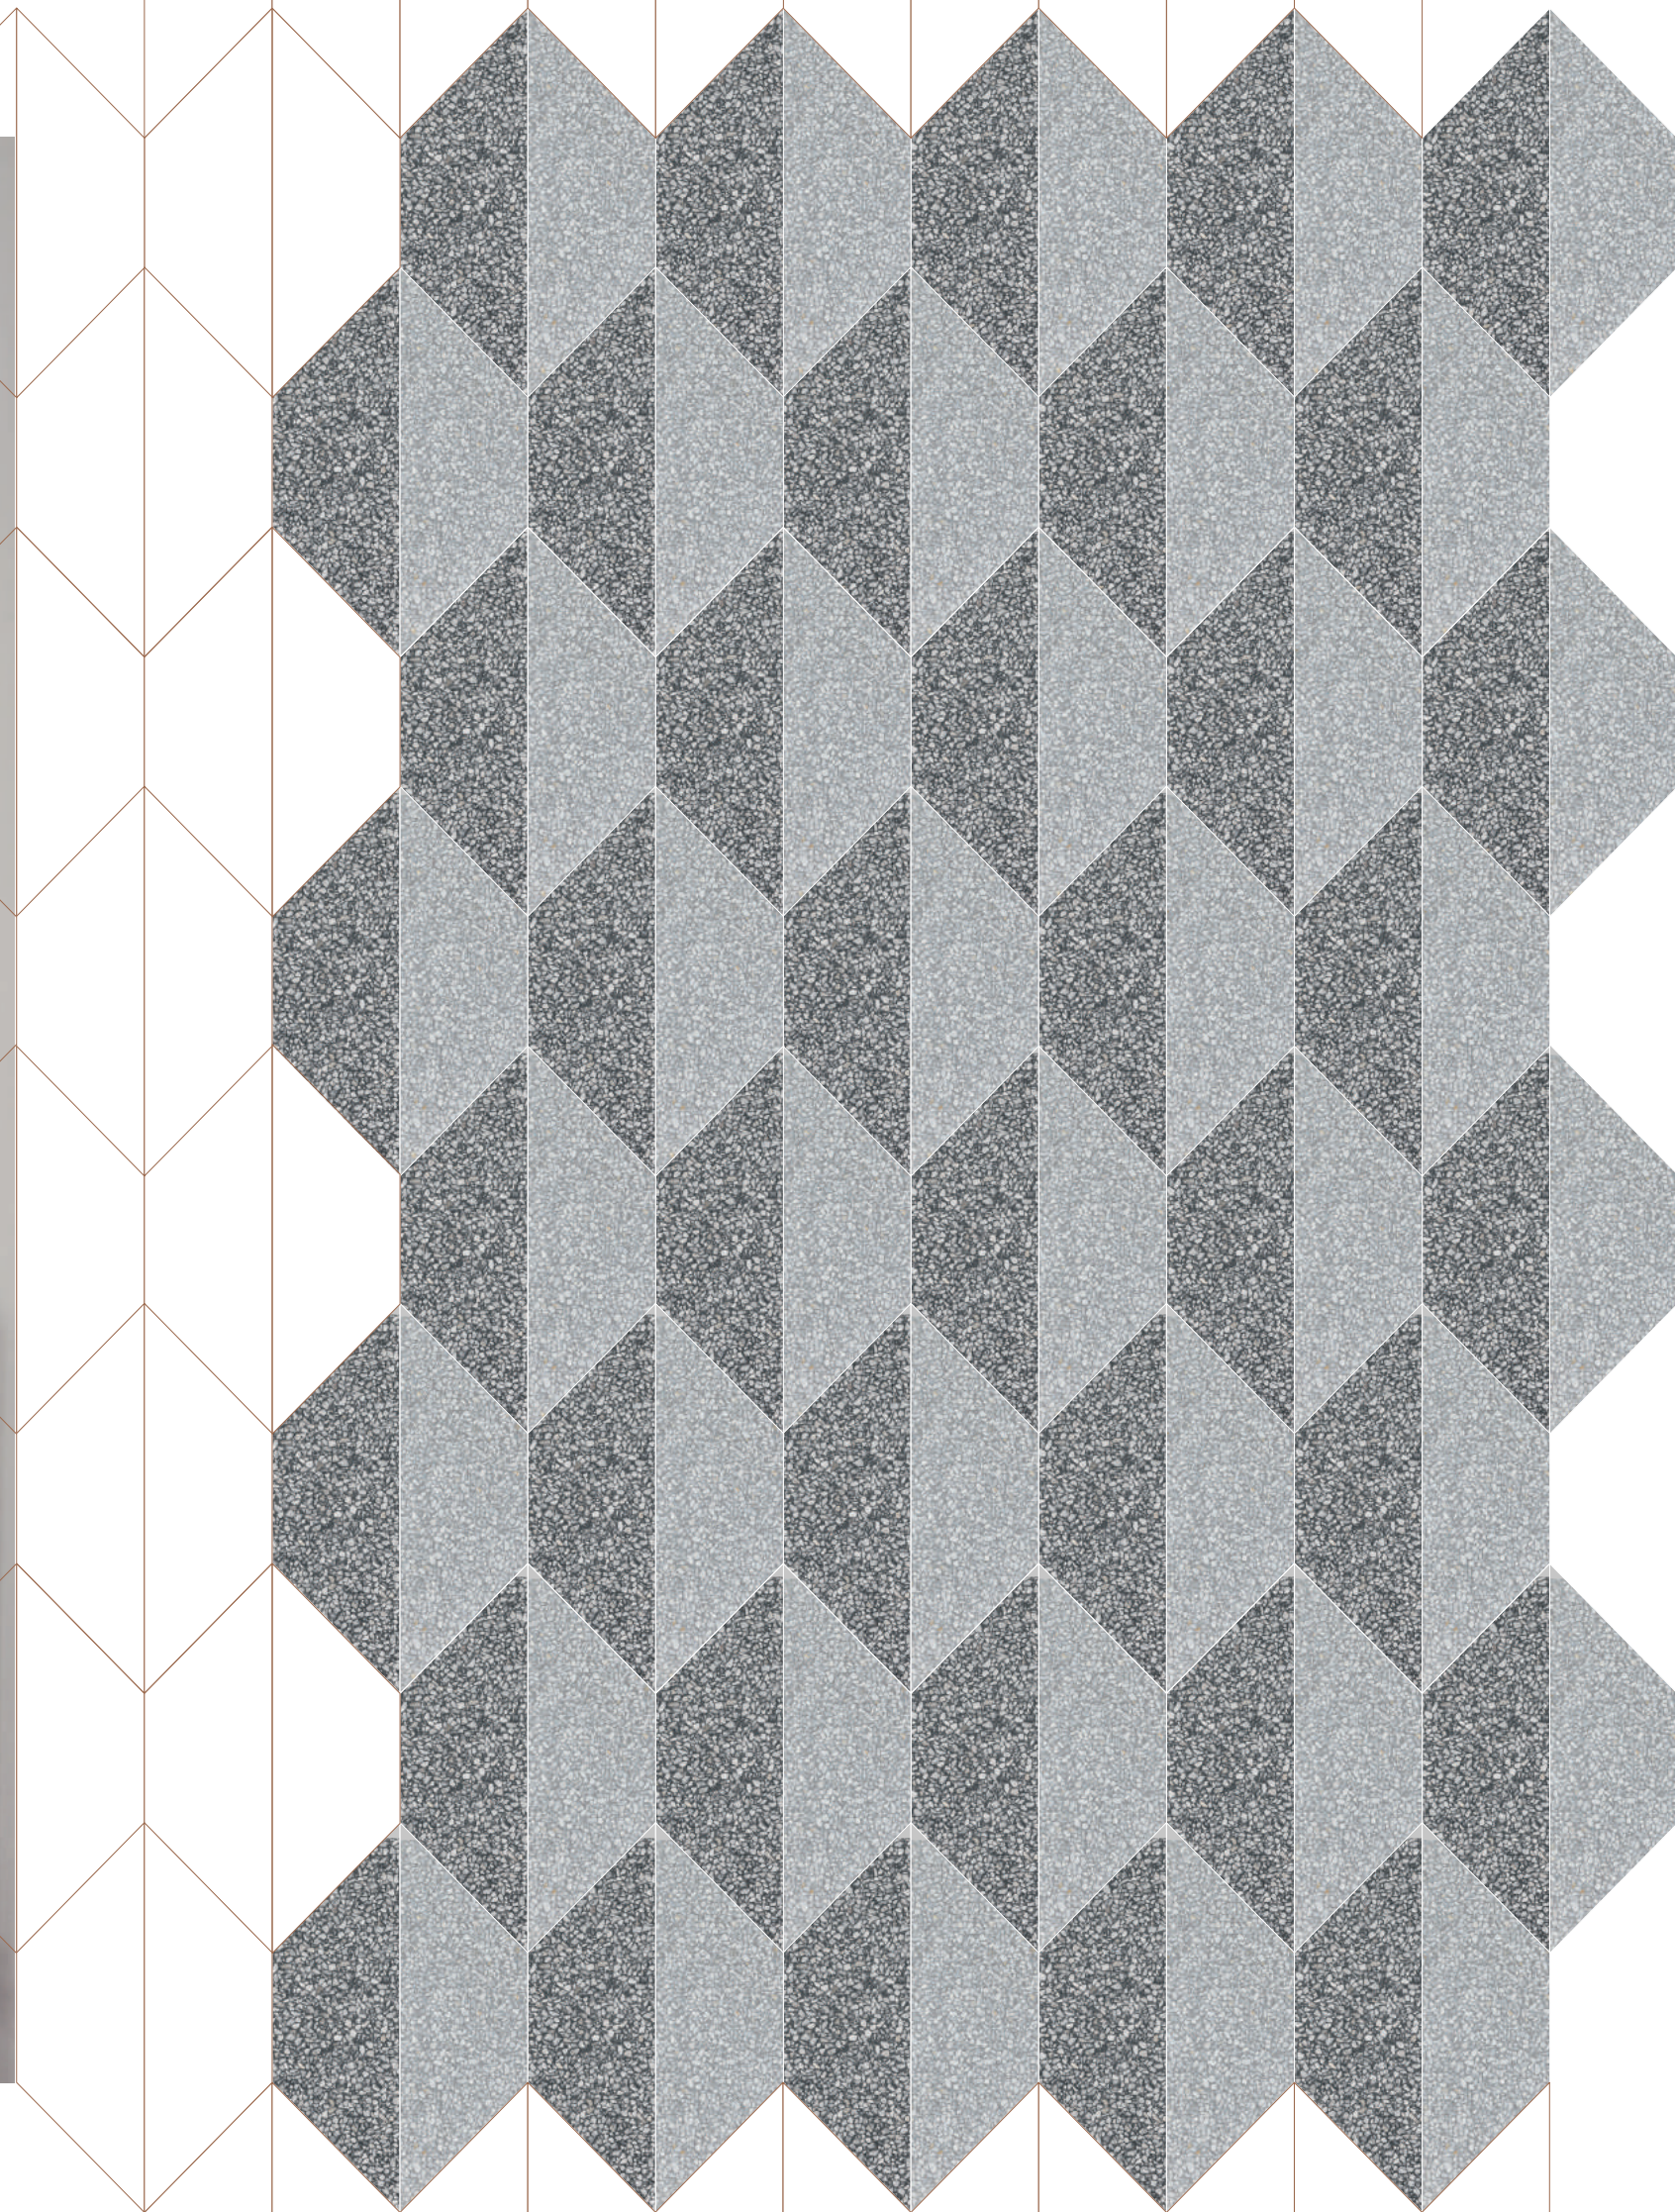

Trap #2

Moduli / Modules
(Shaped) 60/20x20 cm

Colori / Colors
Gray
Dark Gray