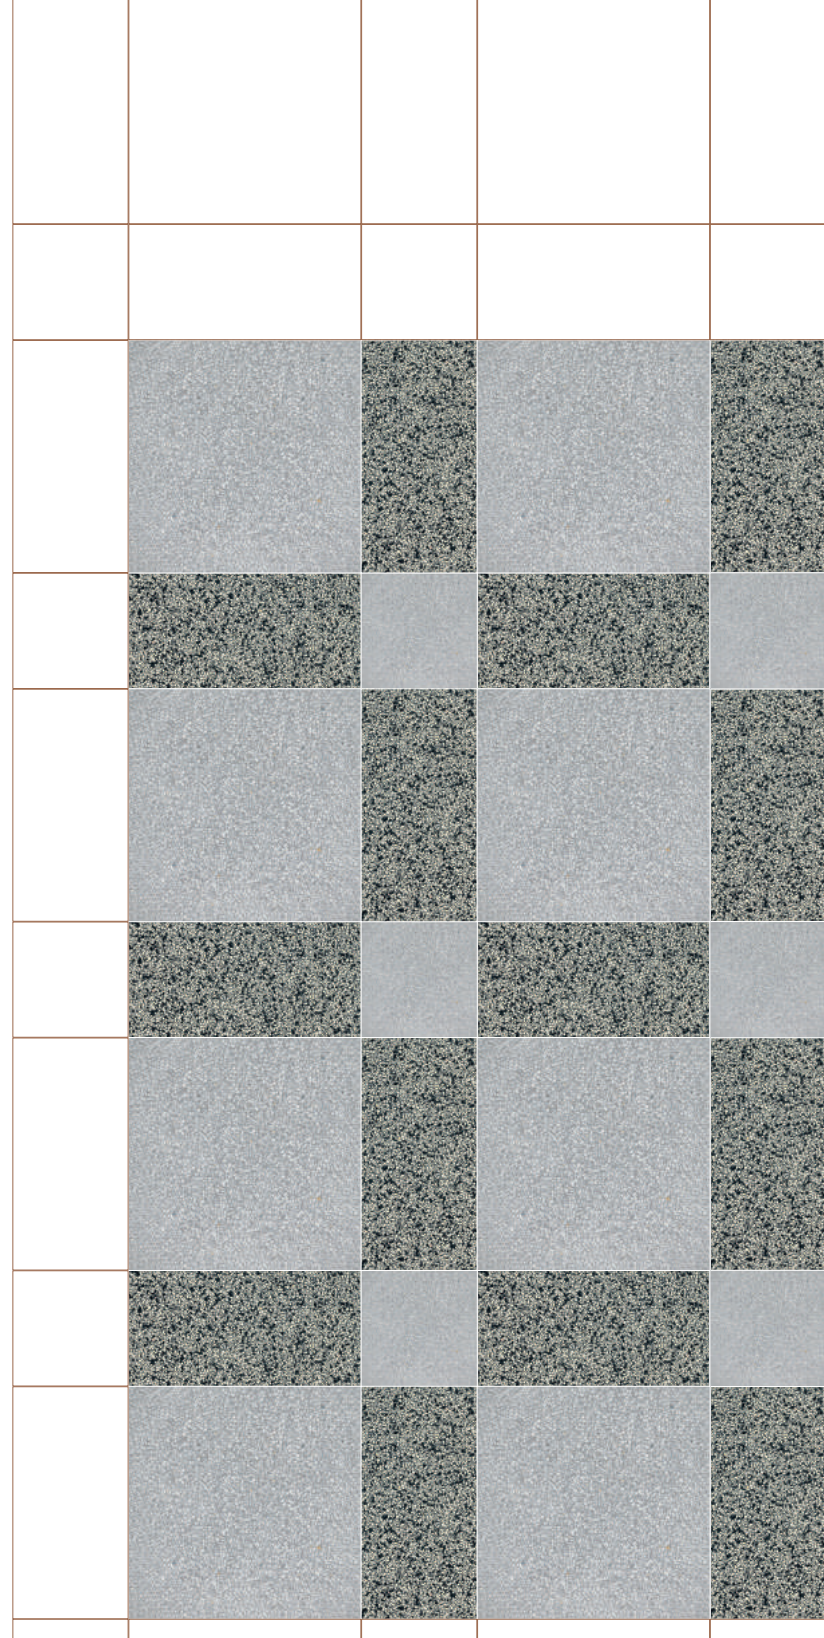

Bricks #1
Colori / Colors
Gray
Dark
White

Bricks #2
Colori / Colors
Gray
Regular Mix