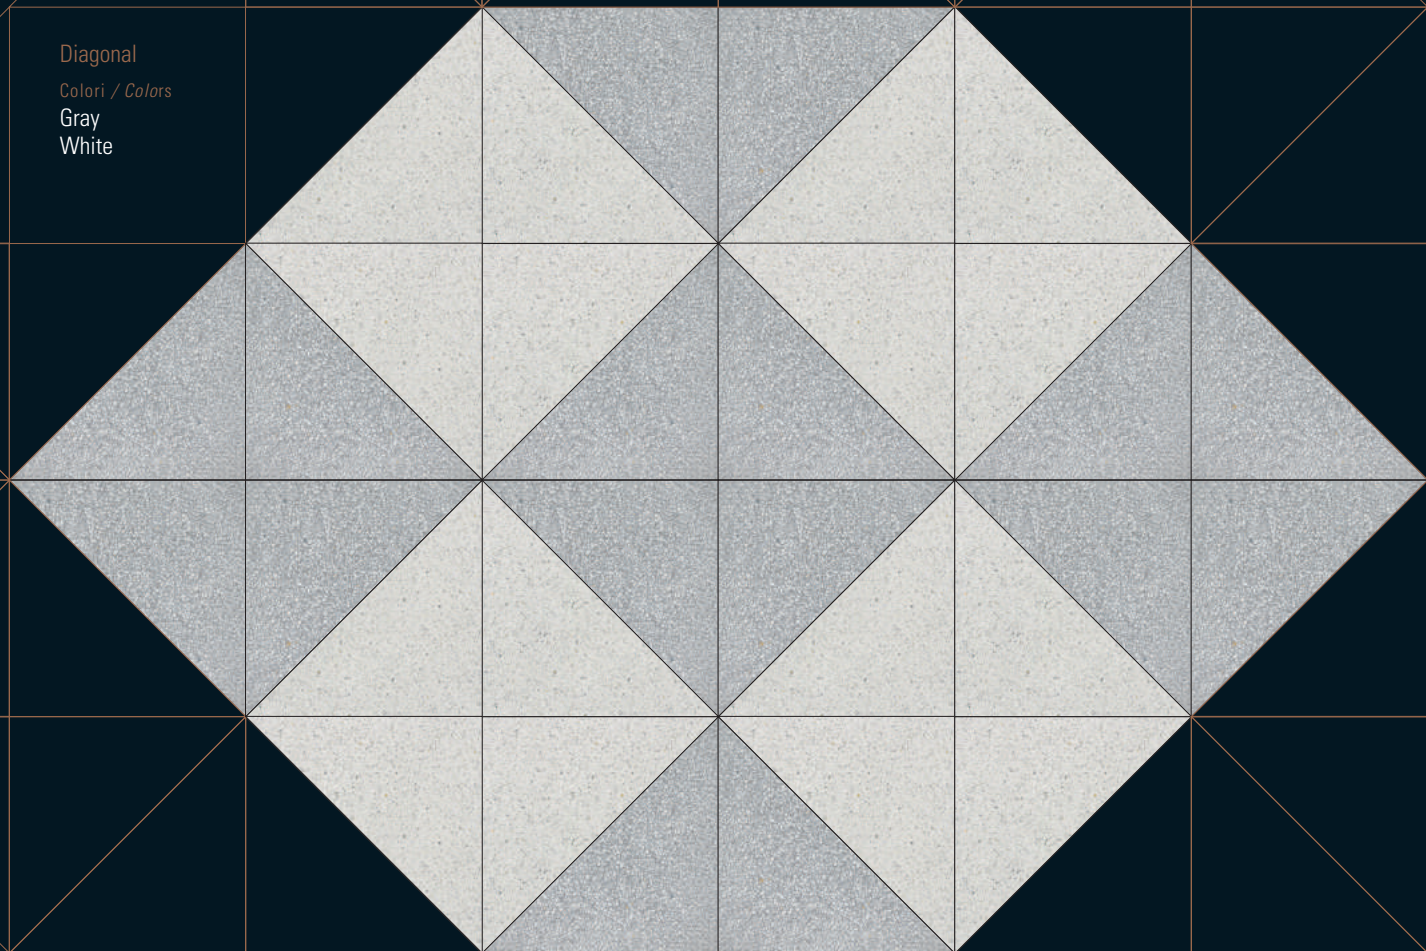

Diagonal
Colori / Colors
Gray
White