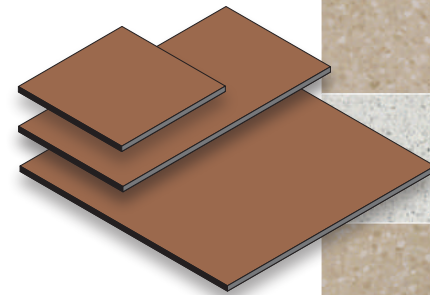

Bricks #2

Moduli / Modules
(Straight) 30x30 cm
(Straight) 30x60 cm
(Straight) 60x60 cm