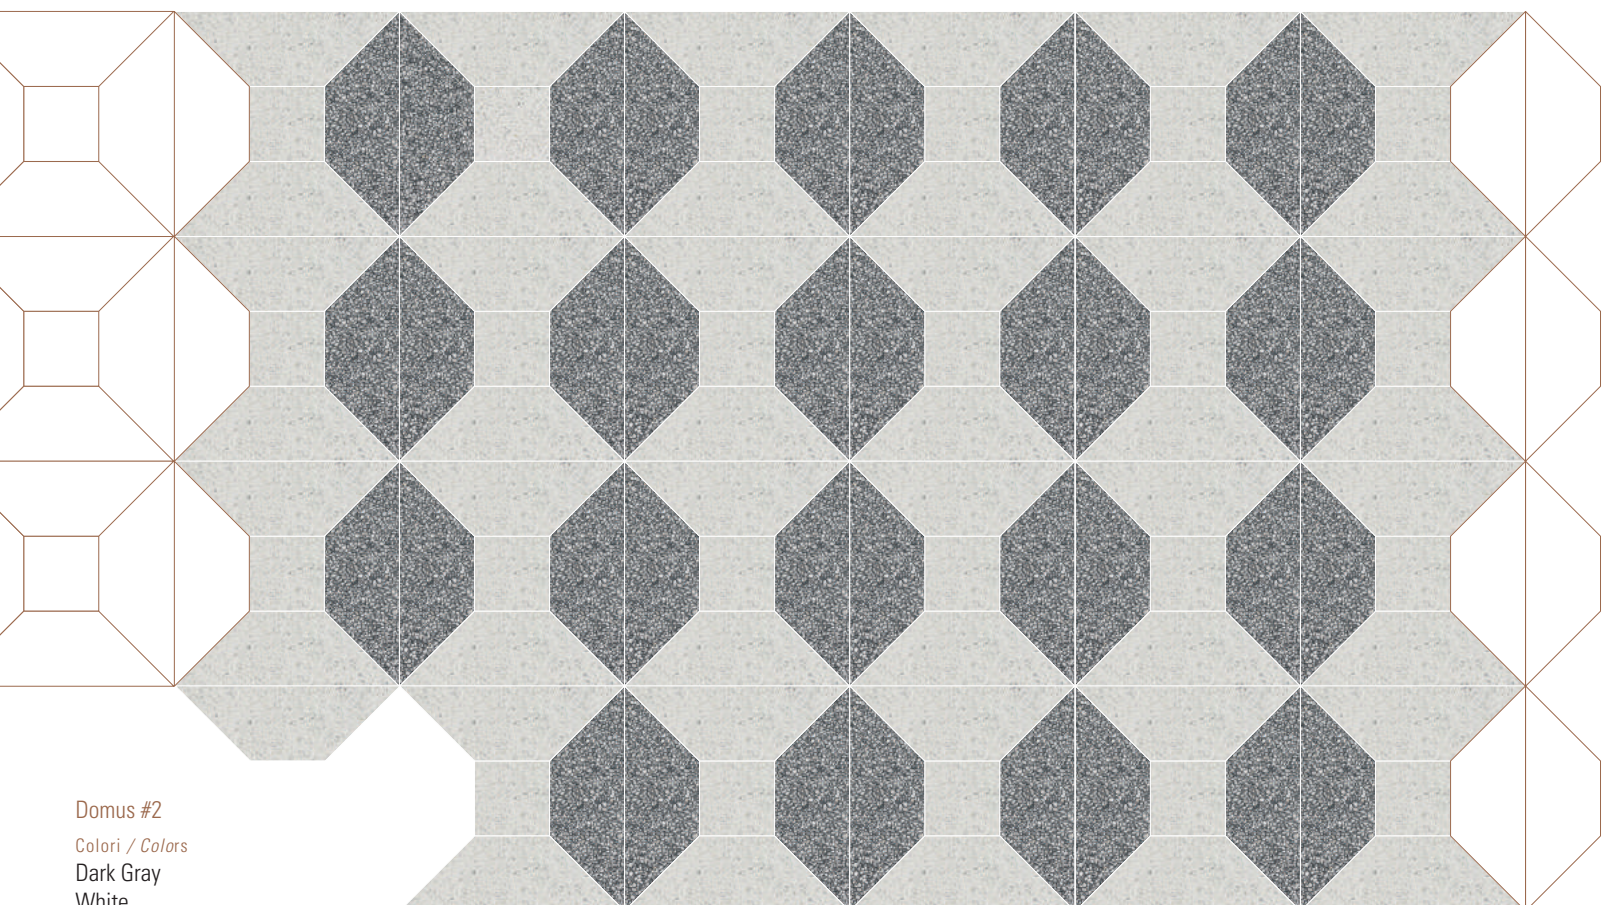

Domus #2
Colori / Colors
Dark Gray
White