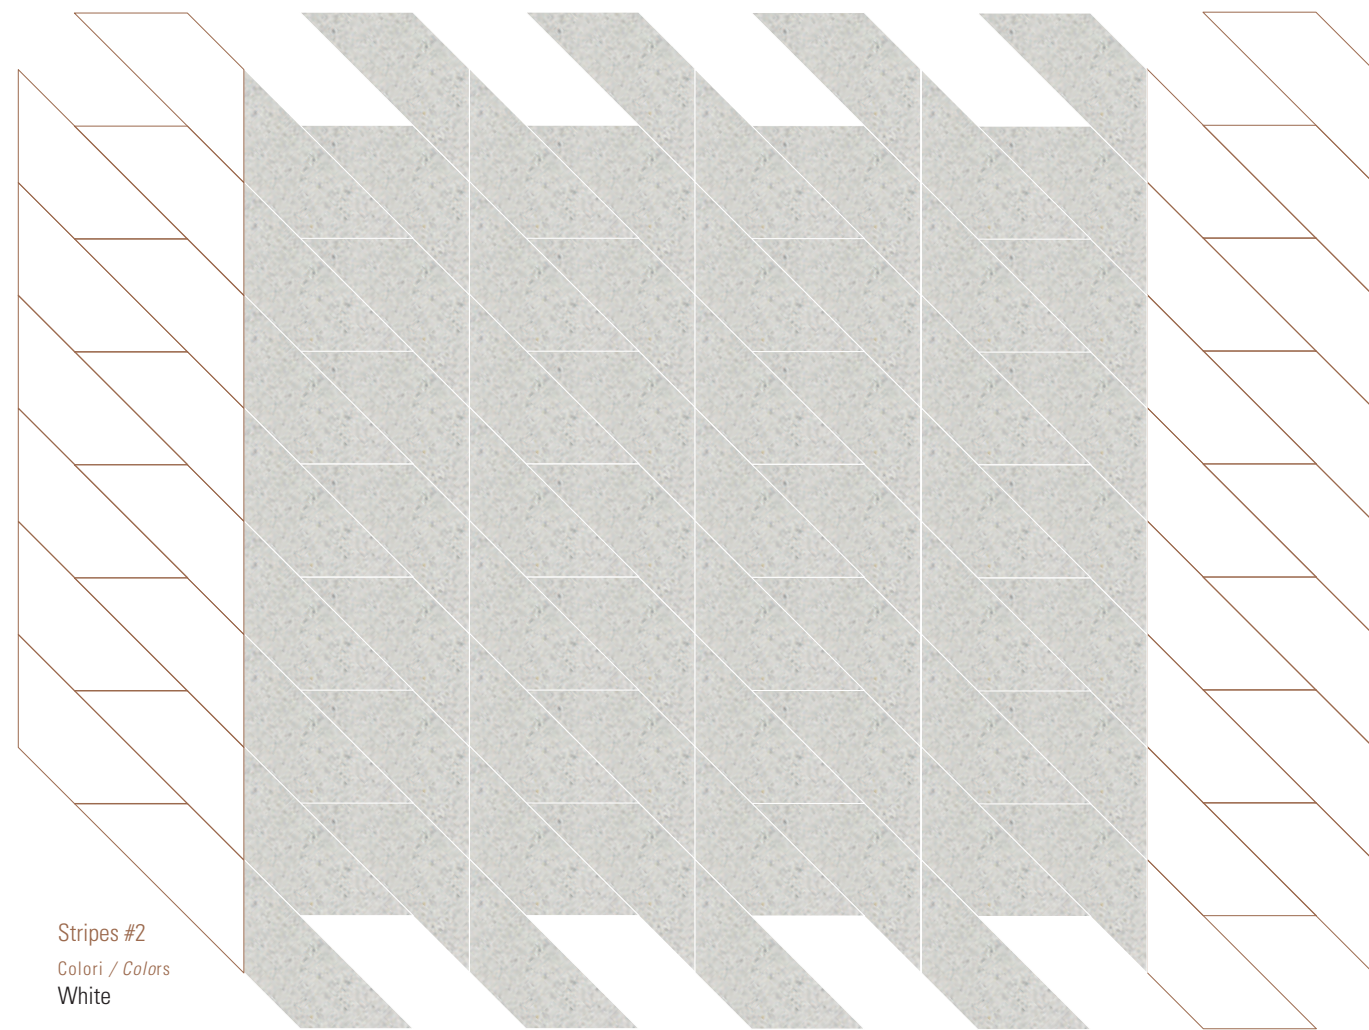

Stripes #2

Colori / Colors
White