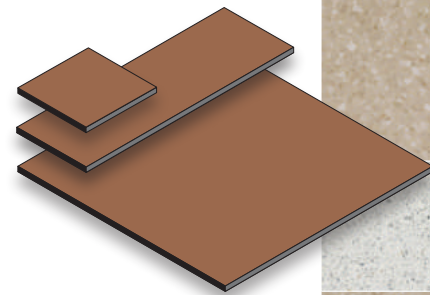

Moduli / Modules
(Straight) 20x20 cm
(Straight) 20x60 cm
(Straight) 60x60 cm

Colori / Colors
Gray
Regular Mix
White

Bricks #1

Colori / Colors
Beige
Delicate Beige
White

VARIANTI FORMATS

Bricks #1

Moduli / Modules
(Straight) 20x20 cm
(Straight) 20x60 cm
(Straight) 60x60 cm