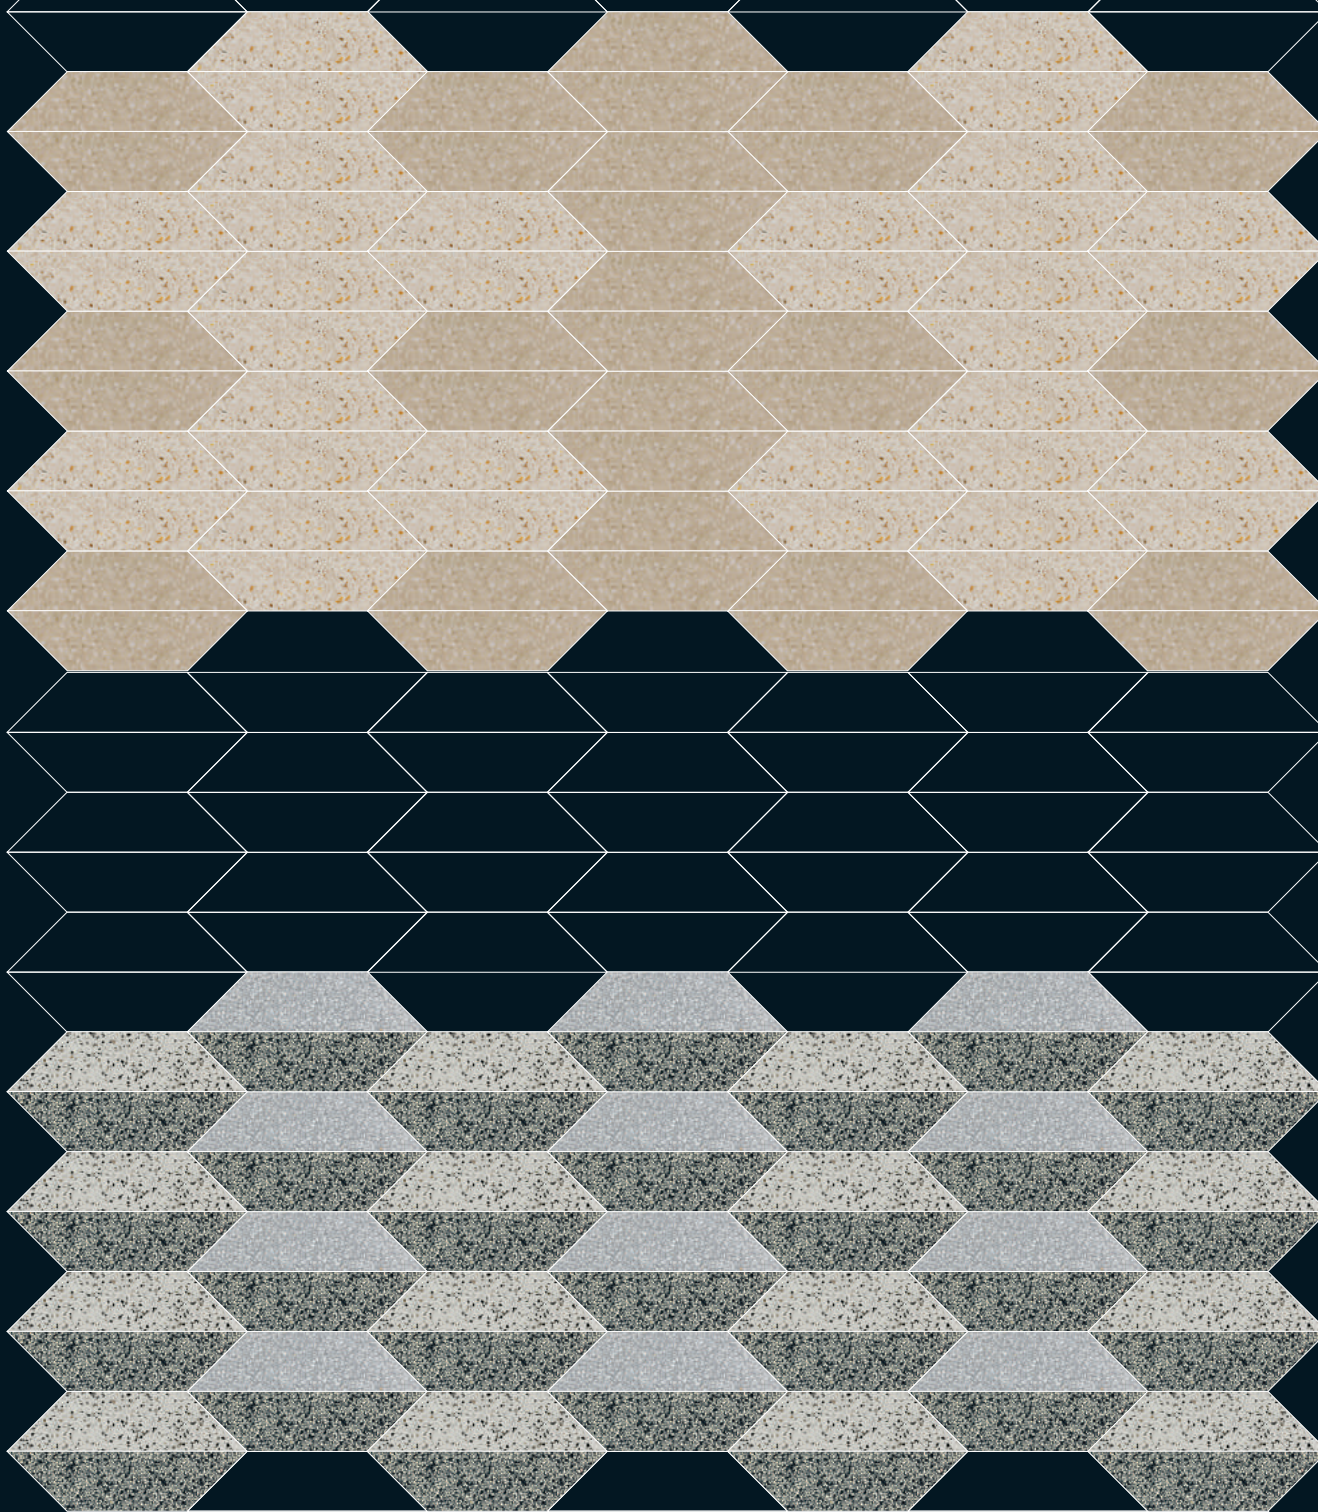

Trap #1

Colori / Colors
Delicate Mix
Gray
Regular Mix