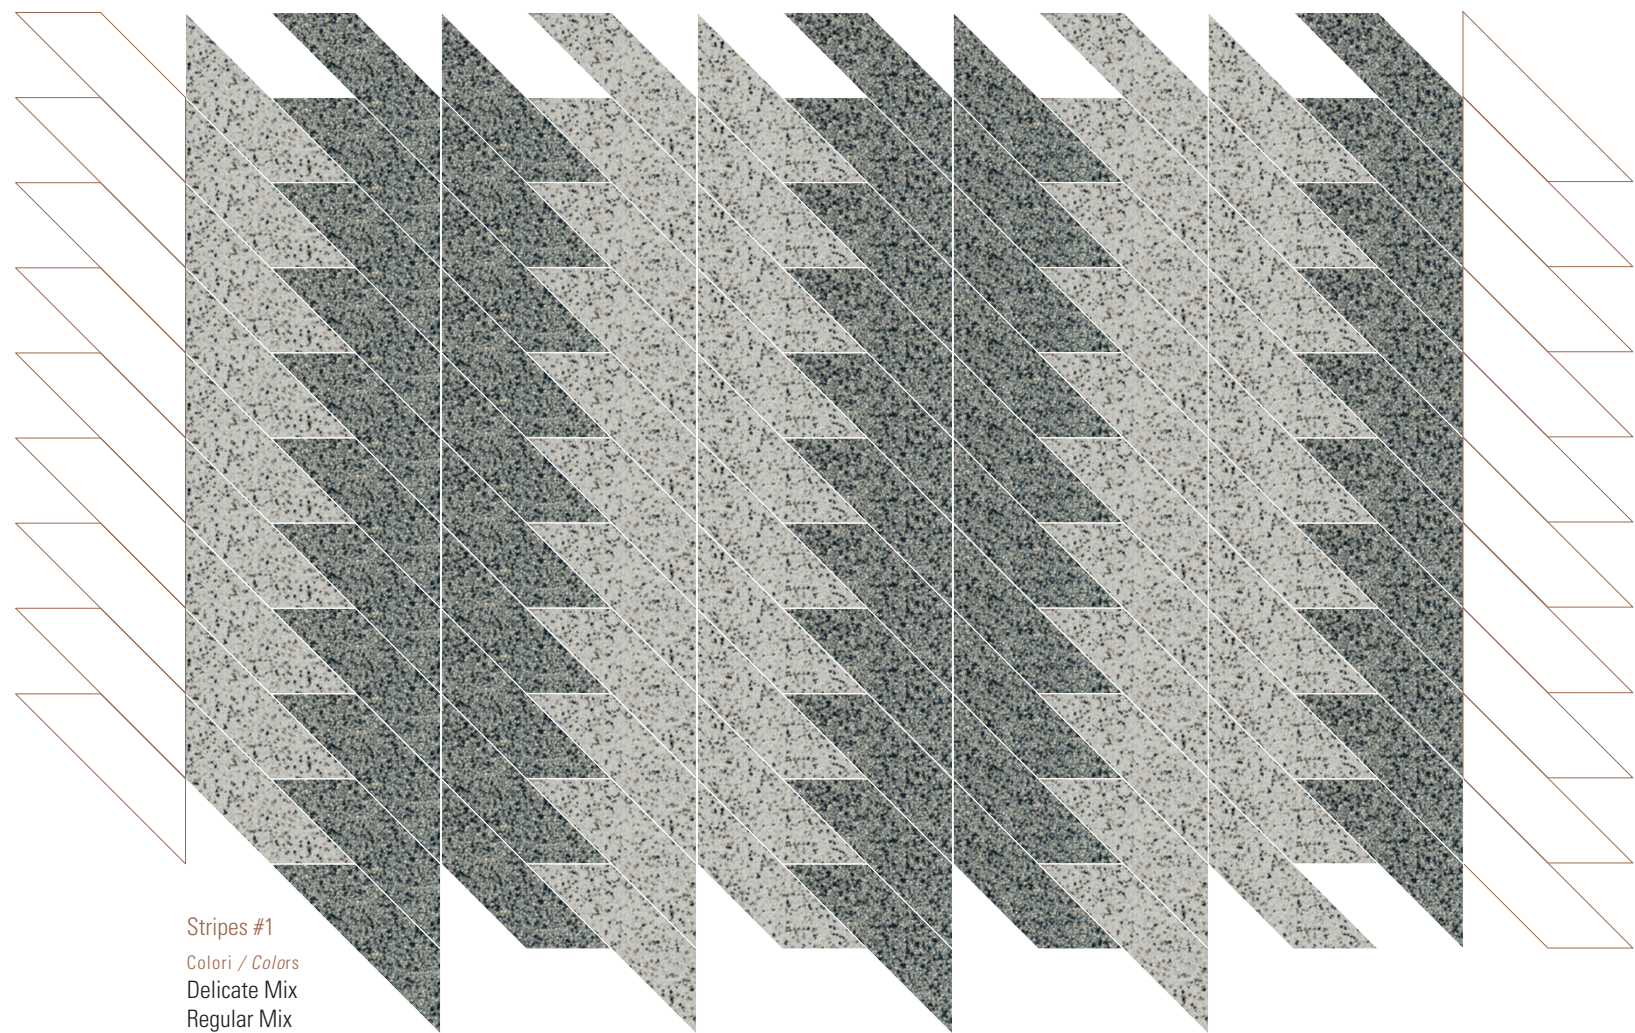

Moduli / Modules
(Shaped) 60/20x20 cm

Stripes #1

Moduli / Modules
(Shaped) 60/30x15 cm

Colori / Colors
Gray
Red

Stripes #2

Moduli / Modules
(Shaped) 60/20x20 cm

Colori / Colors
White
Delicate Beige
Beige

Stripes #1