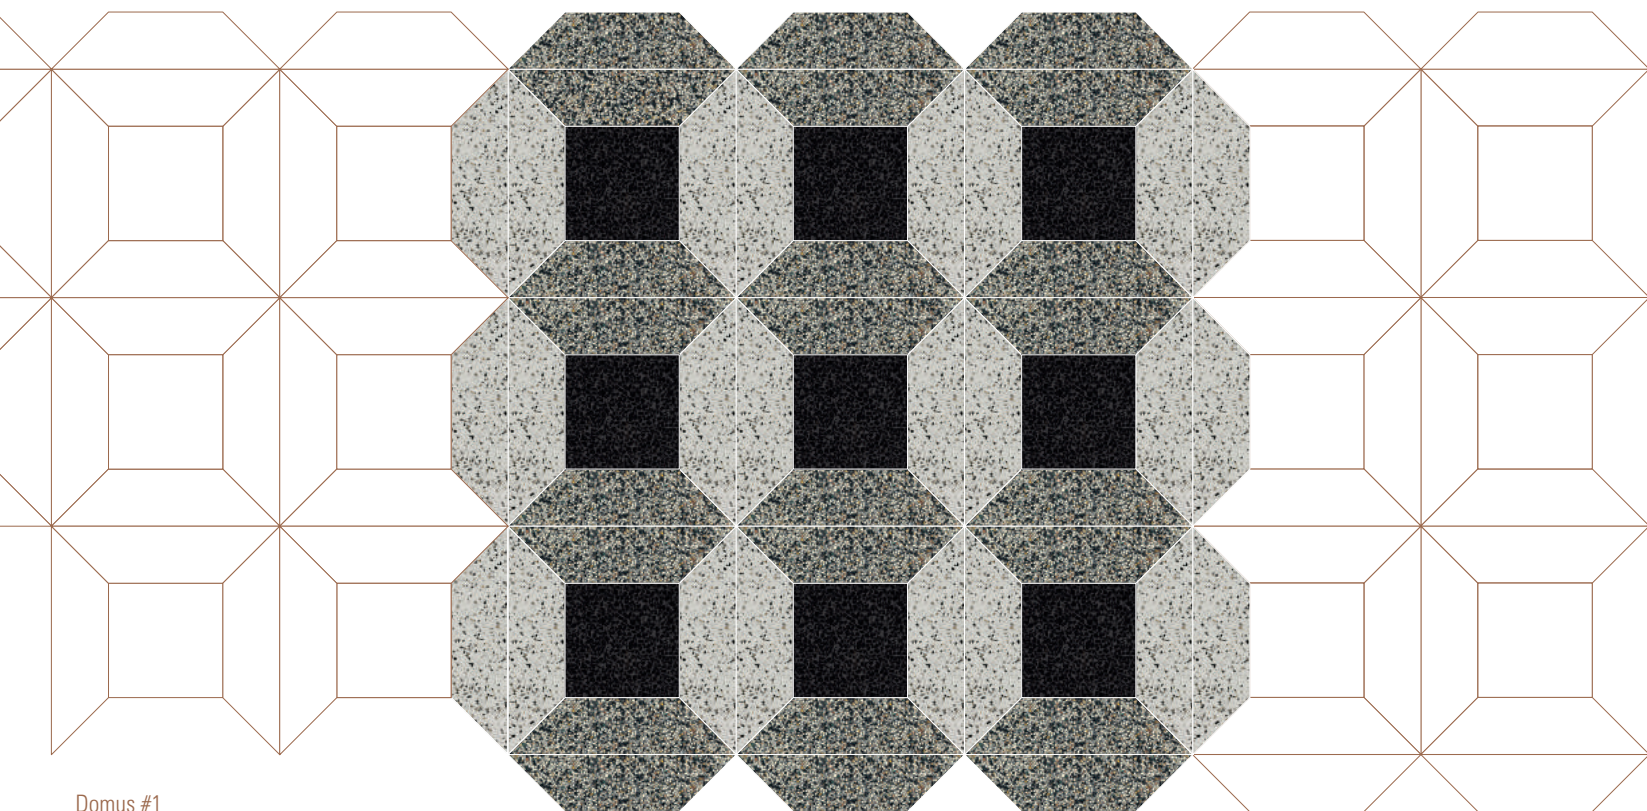

Domus #1
Colori / Colors
Delicate Mix
Dark
Pix Mix