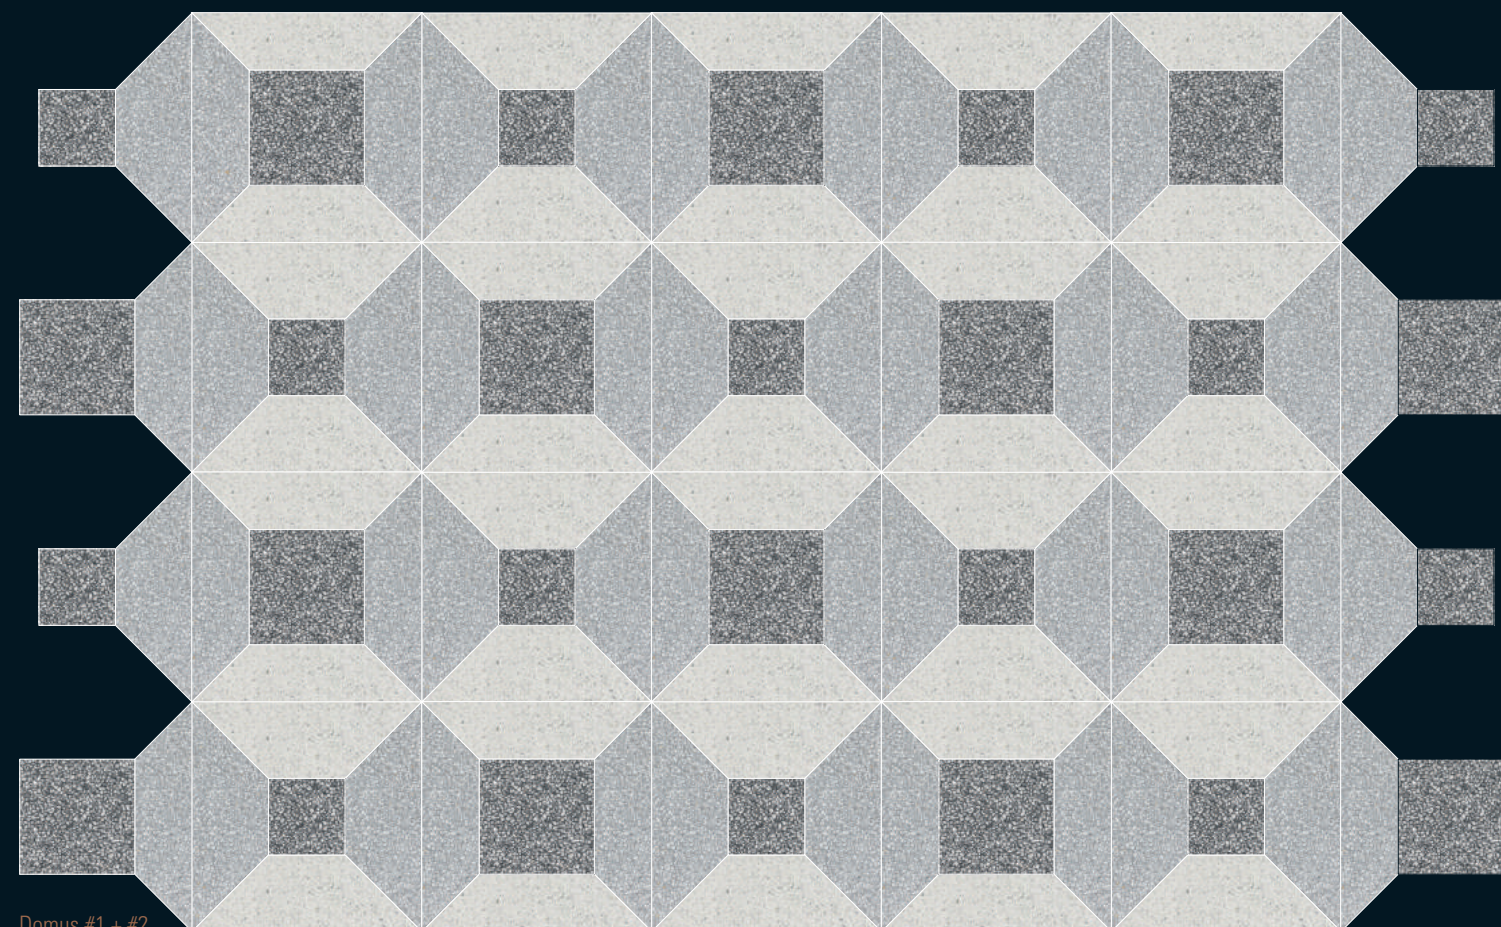

Domus #1 + #2

Colori / Colors
Dark Gray
Gray
White