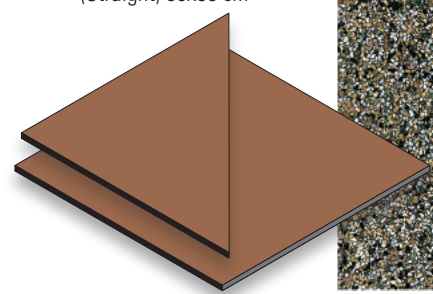

Moduli / Modules
(Straight) 20x20 cm
(Straight) 20x60 cm
(Straight) 60x60 cm

Colori / Colors
Gray
Regular Mix
White

Bricks #1

Colori / Colors
Beige
Delicate Beige
White

VARIANTI FORMATS

Bricks #1

Moduli / Modules
(Straight) 20x20 cm
(Straight) 20x60 cm
(Straight) 60x60 cm

Bricks #2

Moduli / Modules
(Straight) 30x30 cm
(Straight) 30x60 cm
(Straight) 60x60 cm

Bricks #1
 Colori / Colors
 Gray
 Dark
 White

Bricks #2
 Colori / Colors
 Gray
 Regular Mix

Bricks #2
 Moduli / Modules
 (Straight) 30x30 cm
 (Straight) 30x60 cm
 (Straight) 60x60 cm
 Colori / Colors
 White
 Gray
 Dark Gray

SQUARE

Square
 Moduli / Modules
 (Shaped) 60/60 cm
 (Straight) 60x60 cm

Colori / Colors
 Delicate Mix
 Harlequin Mix

Square

Moduli / Modules
(Shaped) 60/60 cm

Colori / Colors
Delicate Mix
Dark Gray

(Straight) 60x60 cm