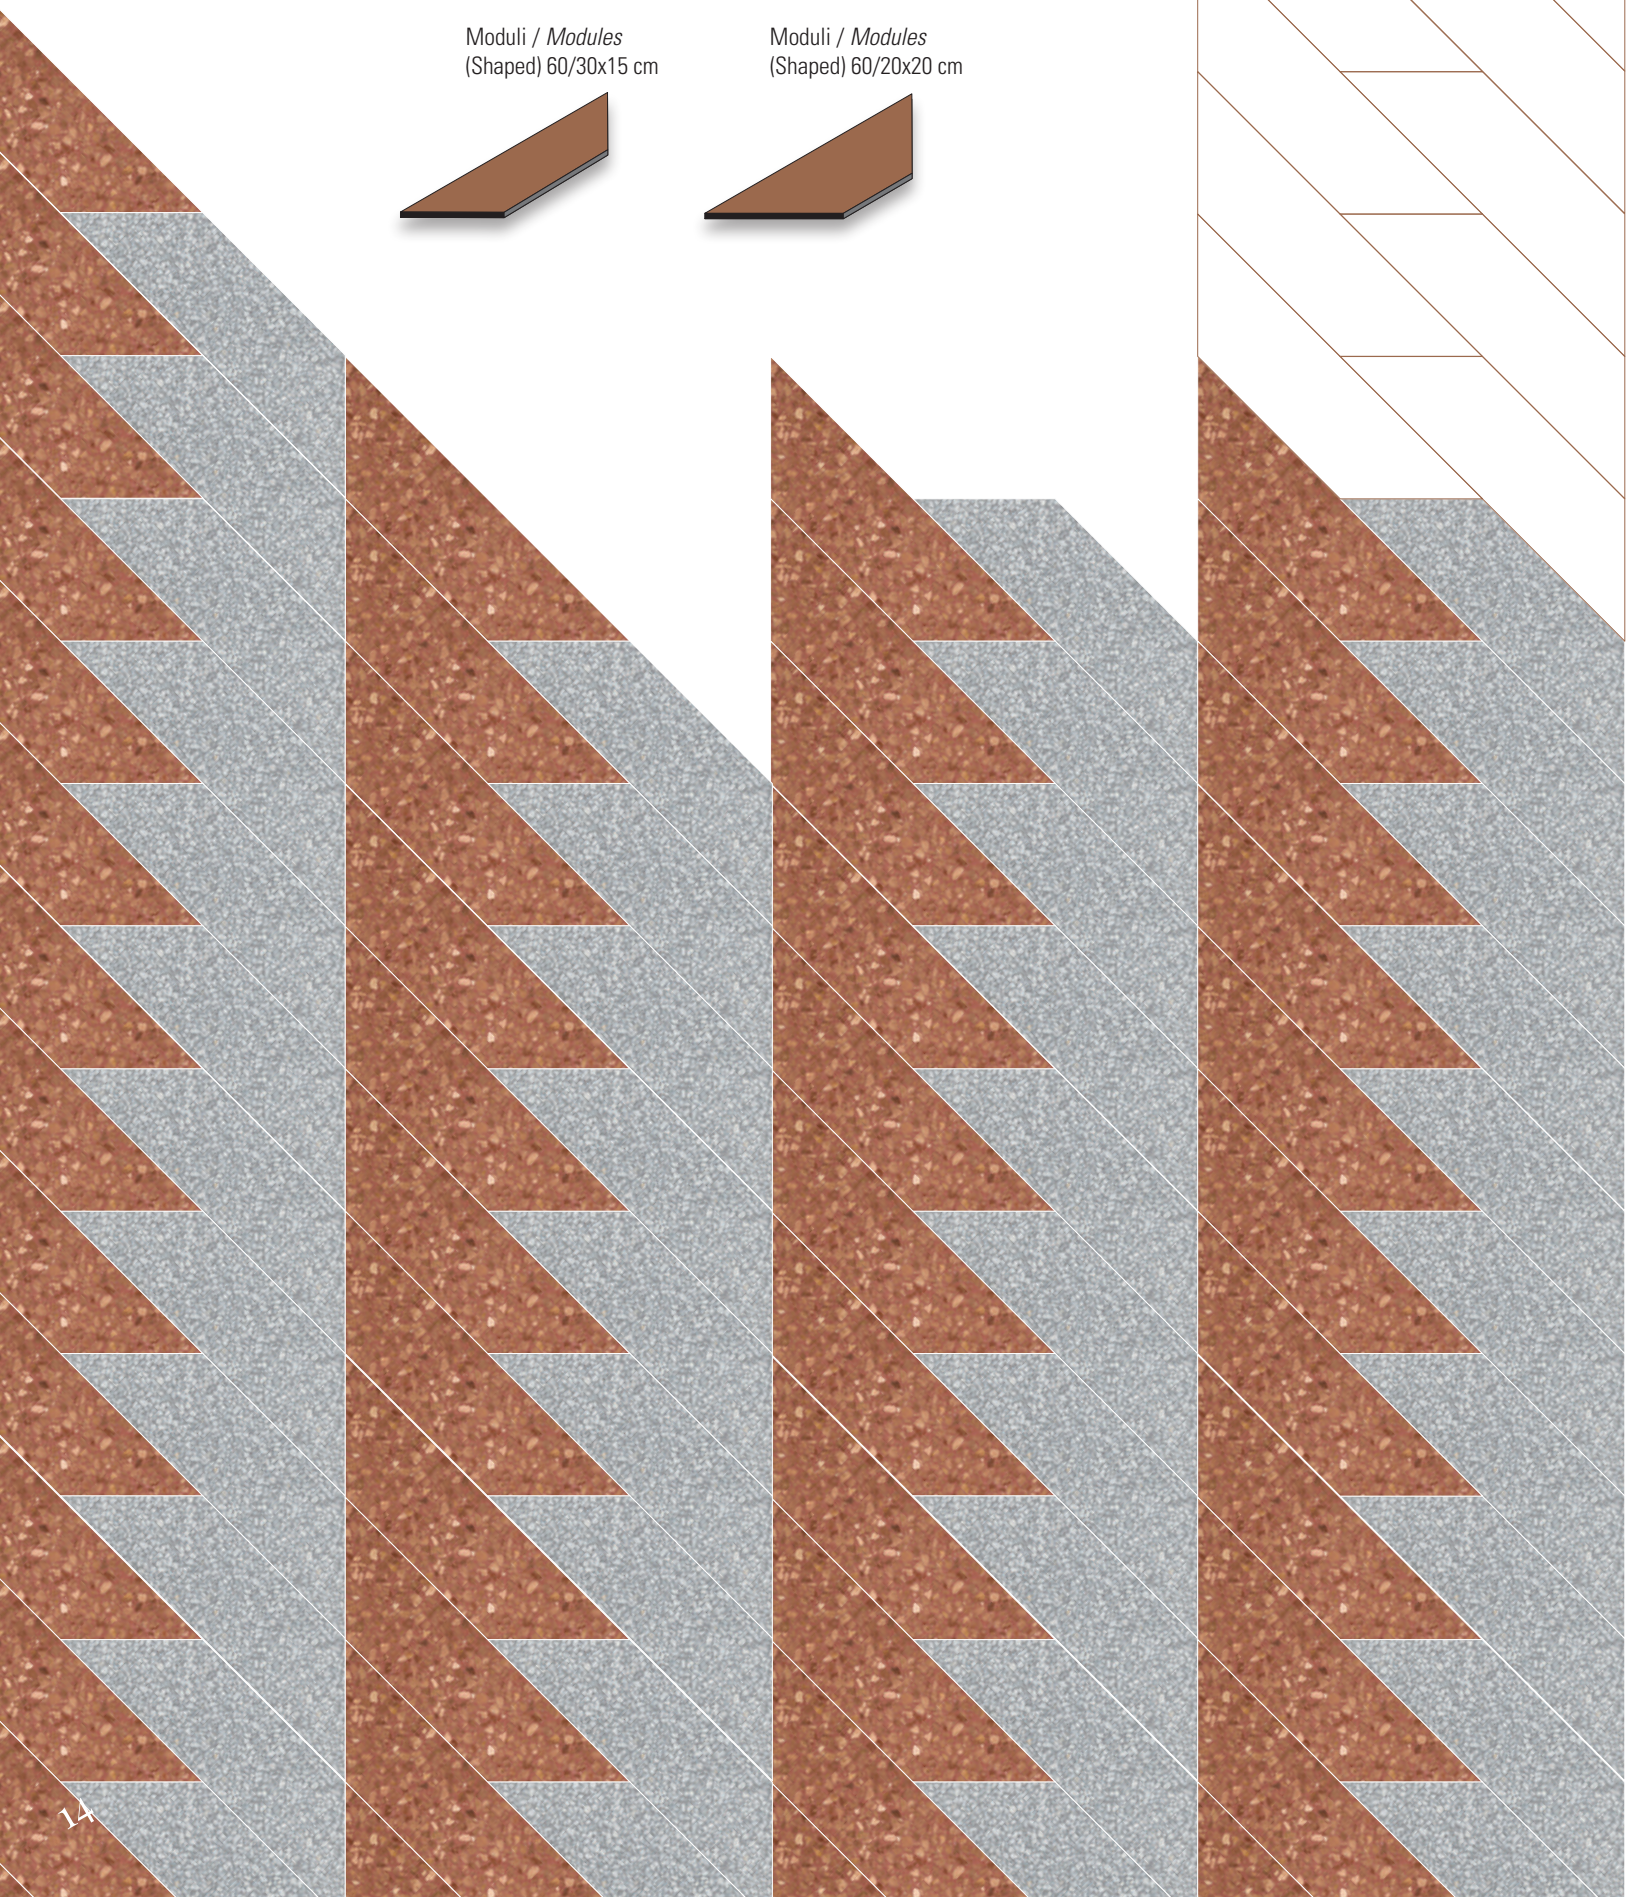

STRIPES

VARIANTI FORMATS

Stripes #1

Moduli / Modules
(Shaped) 60/30x15 cm

Stripes #2

Moduli / Modules
(Shaped) 60/20x20 cm

Stripes #1

Moduli / Modules
(Shaped) 60/30x15 cm

Colori / Colors
Gray
Red