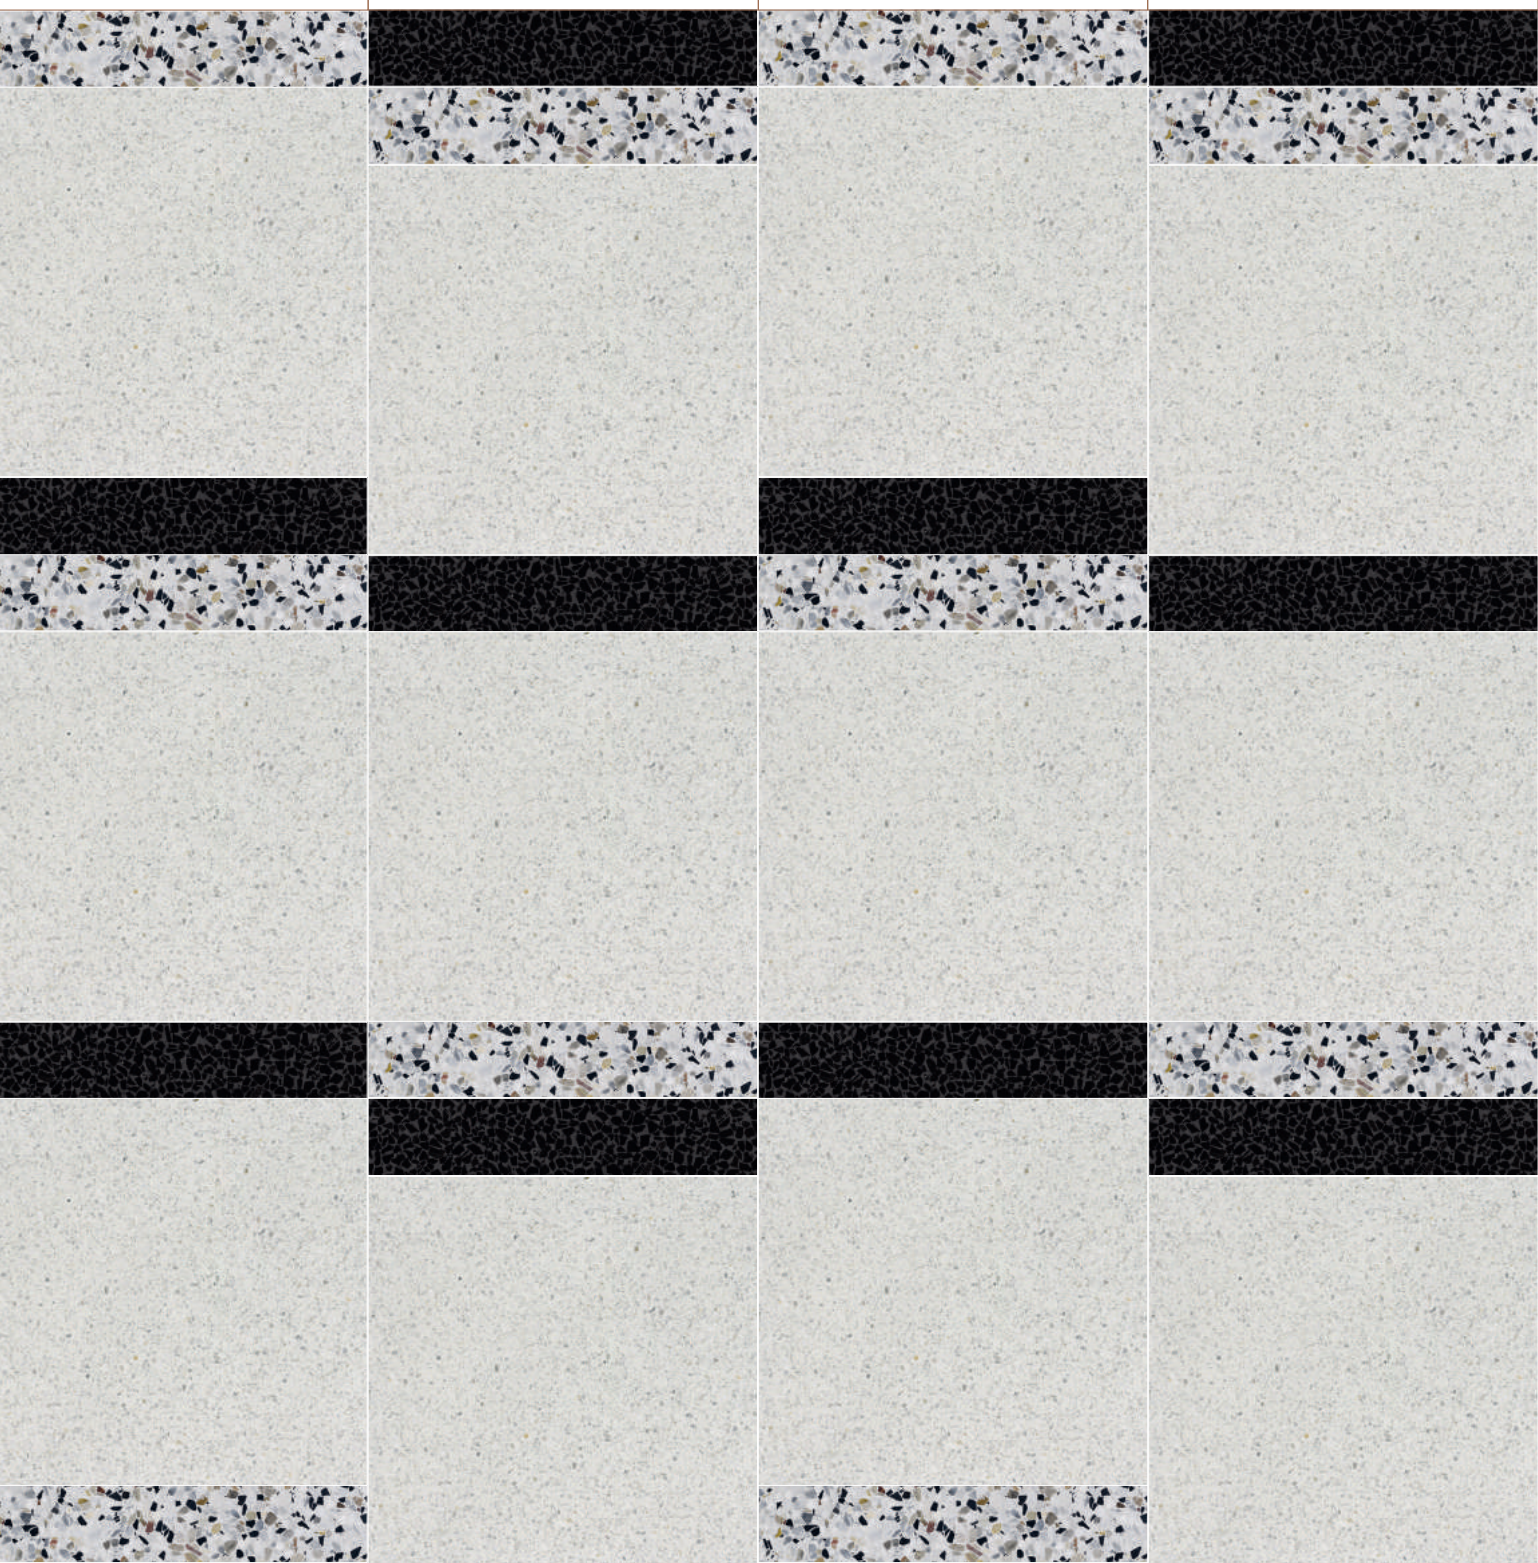

Delicate Mix

Square

Colori / Colors
Dark
Delicate Mix

PLAIN

Spessore / Thickness
15 mm

Plain

Moduli / Modules
(Straight) 40/8 cm

Colori / Colors
White
Dark
Harlequin Mix